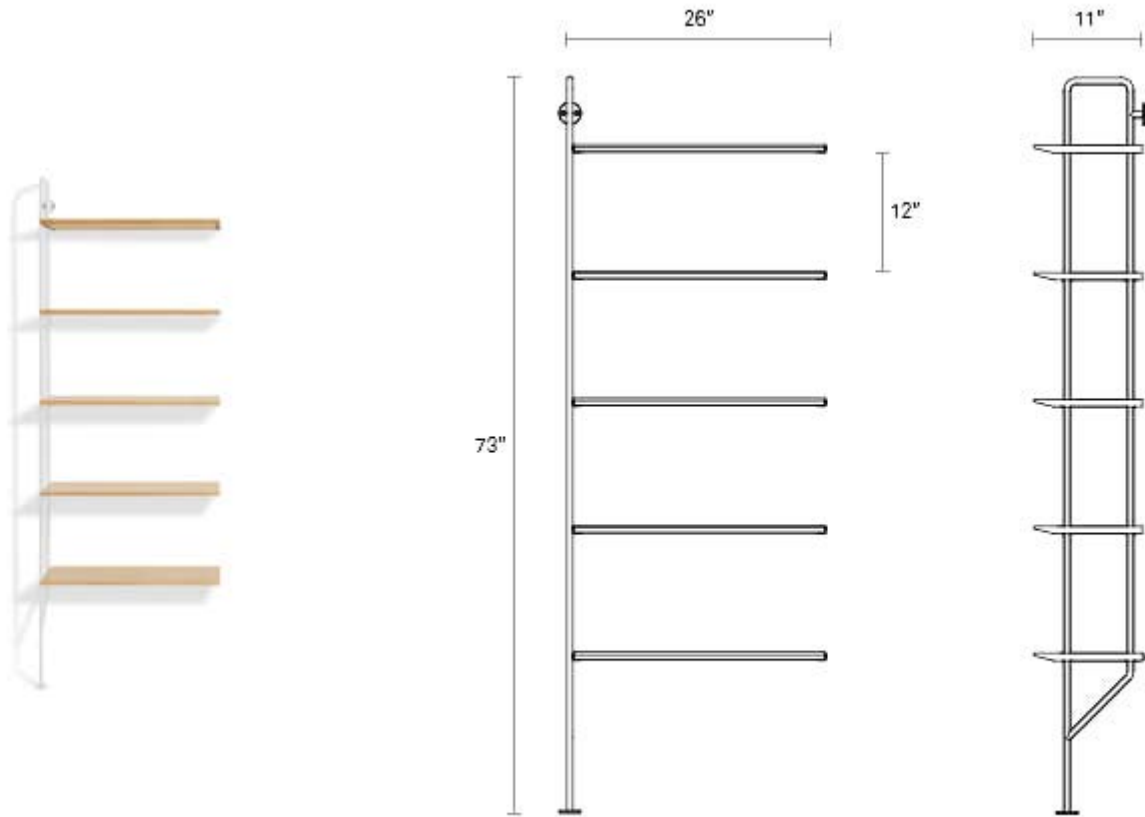

## Hitch Add-on Bookcase

Powder-coated steel uprights and wood shelves in multiple finish options make you the master of your own book case destiny. Single units stand alone. Gang up multiples to create mass appeal with the Hitch Add-on Bookcase. Please note: The Hitch Add-on unit requires attachment to a Hitch Bookcase. Shown with one Hitch Bookcase and one Add-on unit. Shop the entire Hitch Collection