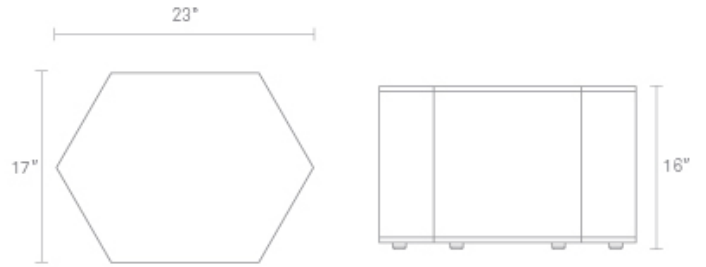

Hecks Ottoman

A six-sided solution, of course. Group to make a honeycomb of seating possibilities for your home or hive. Cap with the powder-coated steel Hecks Tray to provide a more stable and spill-friendly surface. Also available in a bigger size. Shop the entire Hecks Collection