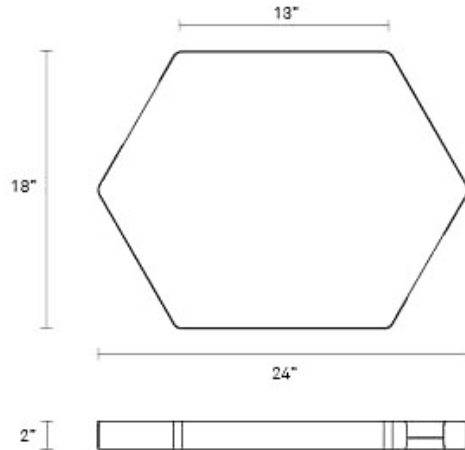

## Hecks Ottoman Tray

This powder-coated steel tray fits snugly on our Hecks Ottoman to provide a stable and more spill-friendly surface. Team it up or work it solo.

BLACK

MARINE BLUE

PUTTY

WHITE