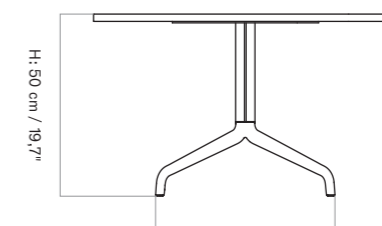

PRODUCT TYPE
Lounge table

COLLI
1

Environment
Indoor

DIMENSIONS
H: 50 cm / 19,7"
Ø: 80 cm / 31,5"

PRODUCTION PROCESS
Star base is made of die-cast aluminium and column is made of extruded aluminium. The top plate for mounting the tabletop to the base, is made from flame cut steel. The tabletops are CNC milled. The tabletop in Kunis Breccia stone and Estremoz marble is treated with a sealer.

PACKAGING TYPE
Brown box

PACKAGING MEASUREMENTS
(H × W × D)

Tabletop oak or linoleum
6 cm × 85 cm × 85 cm /
2,4" × 33,5" × 33,5"

Tabletop marble or stone
90 cm × 90 cm × 10 cm /
35,4" × 35,4" × 4"

Topplate
6 cm × 48 cm × 48 cm /
2,4" × 18,9" × 18,9"

Column (H × Ø)
30 cm × 7 cm /
11,8" × 2,8"

Star base
22 cm × 51 cm × 51 cm /
8,7" × 20,1" × 20,1"

MATERIALS & MAINTENANCE
Please visit audocph.com for materials, care and maintenance instructions.

Ø: 80 cm / 31,5"

D/W: 49 cm / 19,3"