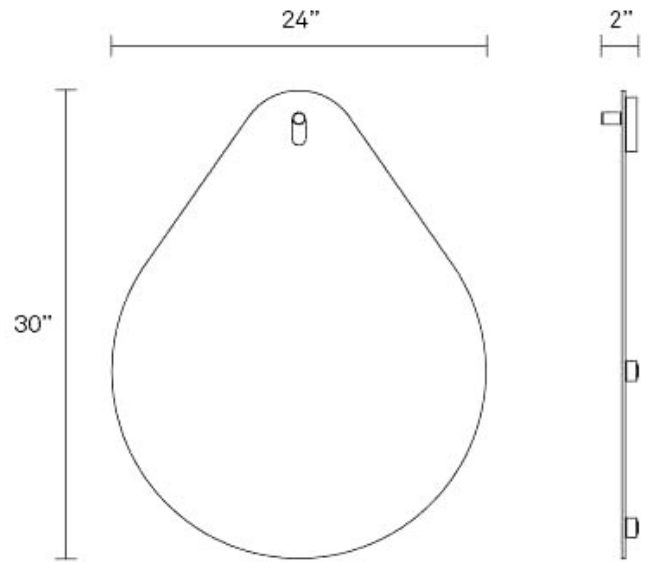

Hang 1 Large Drop Mirror

Hang 1 Large Drop Mirror in your entry. Hang 1 in your bathroom. Hang 1 in your bedroom. You get the idea. Smooth, radius-edged modern mirror mounts on a playful solid walnut peg. Available in variety of shapes. Shop the entire Hang Mirror Collection