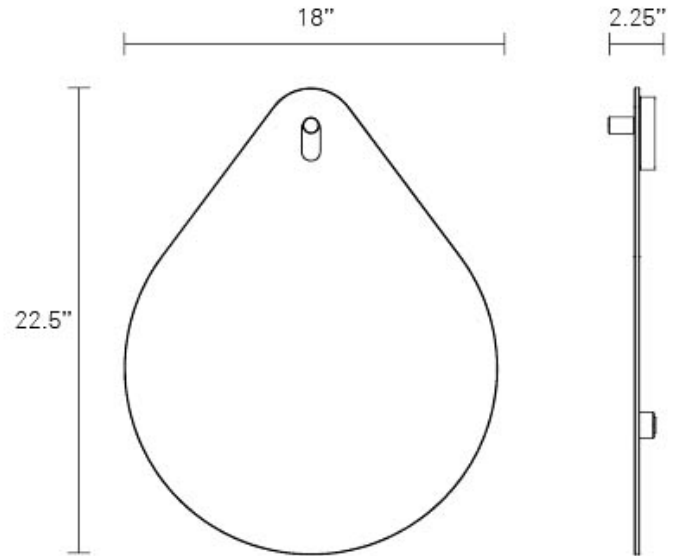

Are you a trade professional? Visit [bludot.com/trade-contract](https://www.bludot.com/trade-contract)

BLUDOT.COM

TEL 844.425.8368

service@bludot.com

Hang 1 Drop Mirror

Hang 1 Drop Mirror in your entry. Hang 1 in your bathroom. Hang 1 in your bedroom. You get the idea. Smooth, radius-edged modern mirror mounts on a playful solid walnut peg. Available in eight shapes. Shop the entire Hang Mirror Collection