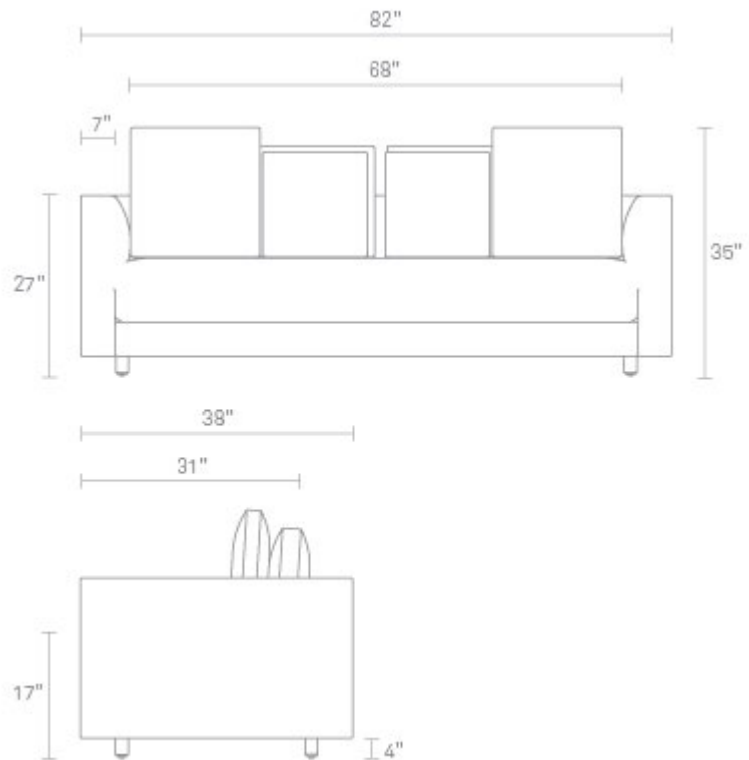

Hands Down 82" Sofa

Some say you should stand to work. Hands Down says you should sit to live. A nap-friendly single seat cushion design is accompanied by a coordinating assortment of loose back cushions to make your pillow-scaping dreams come true. Velvet, woven texture and matching back pillows all included. Sharp as a three-piece suit. As comfortable as elastic-waistband pants. Shop the entire Hands Down Collection