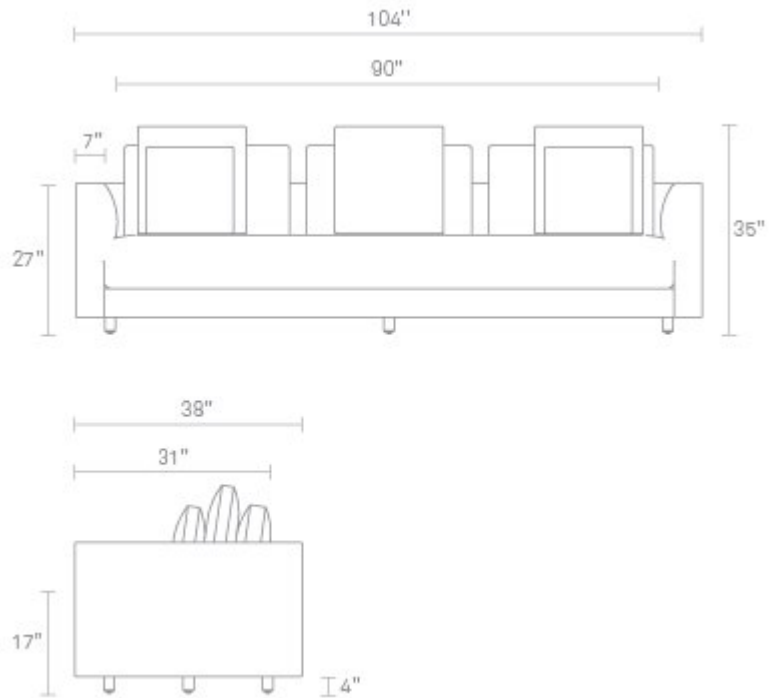

Are you a trade professional? Visit bludot.com/trade-contract

BLUDOT.COM**TEL 844.425.8368****service@bludot.com**

Hands Down 104" Sofa

Vegging just became a very meaty proposition. A nap-friendly single-seat cushion provides a wide swath of space to stretch out. Pile on comfort as you please with a coordinating assortment of loose back cushions. Velvet woven texture and matching back pillows all included for additional support and the pillow fort of your dreams. Shop the entire Hands Down Collection