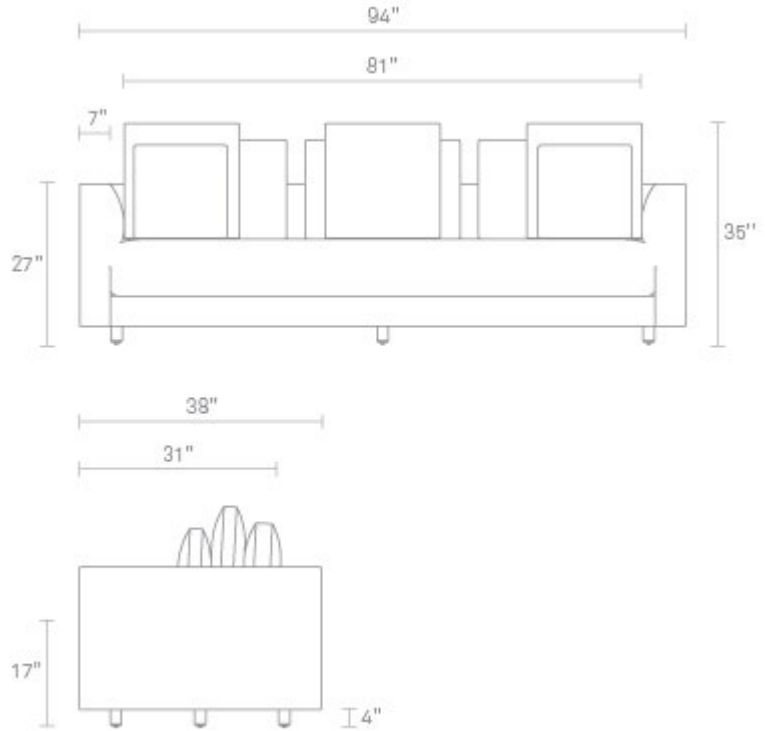

\$2,995
\$2,995
\$2,995
\$2,995
\$3,195
\$3,195

Are you a trade professional? Visit bludot.com/trade-contract

BLUDOT.COM

TEL 844.425.8368

service@bludot.com

Hands Down 94" Sofa

Vegging just became a very meaty proposition. A nap-friendly single-seat cushion provides a wide swath of space to stretch out. Pile on comfort as you please with a coordinating assortment of loose back cushions. Velvet woven texture and matching back pillows all included for additional support and the pillow fort of your dreams.