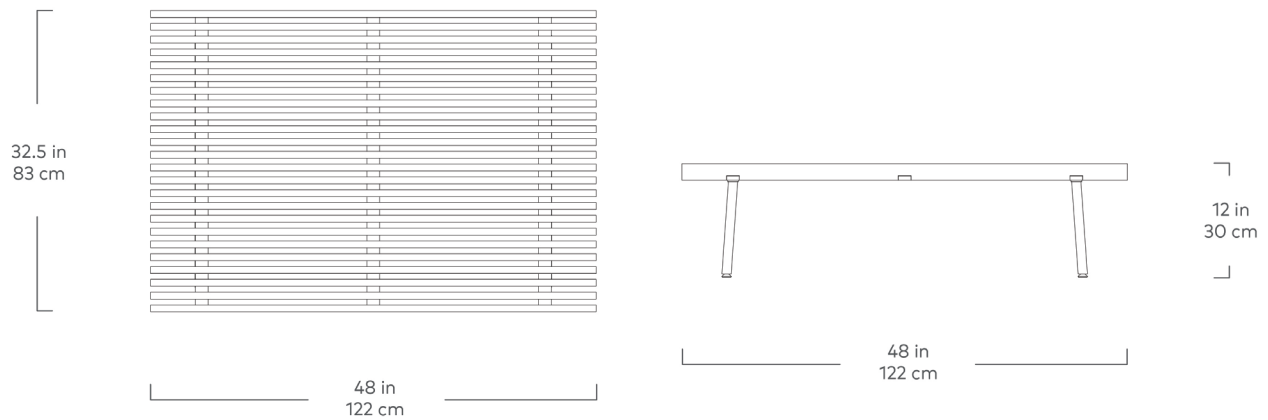

Transit Coffee Table

Black
Ash

Natural
Ash

With a low, wide profile, the Transit Coffee Table evokes a relaxed, grounded vibe that helps it blend seamlessly into any minimalist space. The surface, which creates a pleasing, elemental pattern, is constructed with solid wood pieces that are joined precisely in parallel to create a design that is both sturdy and lightweight. The legs are splayed slightly for stability and are made with powder-coated steel. Available in natural or black ash finish, nest it with other pieces from our Transit Series to create a playful arrangement, or let it make a modern statement all on its own. All wood is 100% FSC®-Certified in support of responsible forest management.

Transit Coffee Table

- Not recommended for seating purposes.
- Solid Ash slats are 100% FSC®-Certified in support of responsible forest management (FSC® 092551).
- Powder-coated, tubular steel legs.
- Non-marking leveler feet.
- Water-based, clear coat finish.
- Nests with Transit Bench and Transit End Table.
- Light assembly required.
- Wood is a natural material, with variations in grain pattern and colour that make each design unique.