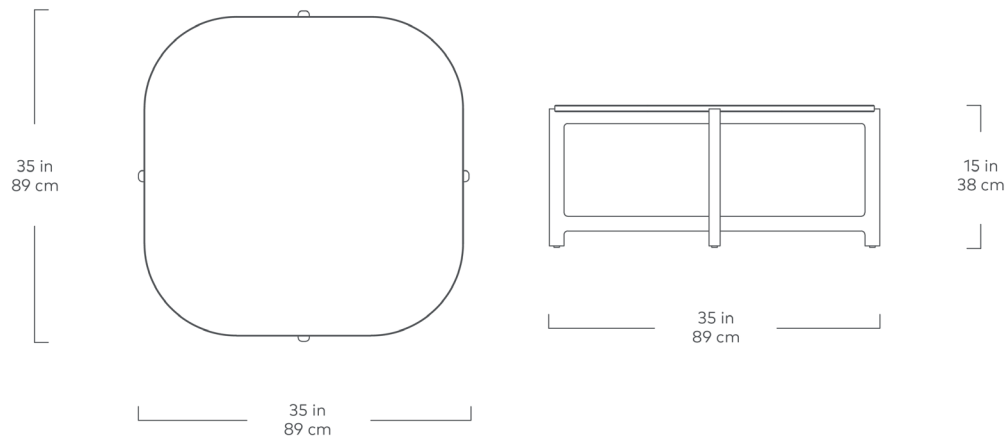

Quarry Coffee Table - Square

- Rounded corners on tempered glass tops and beveled frame softens the table edges.
- Natural Ash base is kiln-dried 100% FSC®-Certified hardwood (FSC® 092551) in support of responsible forest management.
- Walnut base is solid walnut.
- Cutouts in the top of the base have rubber bumpers to secure the glass.
- Plastic bumpers on bottom of base to prevent damage to hardwood floors.
- Wood is a natural material, with variations in grain pattern and colour that make each design unique.