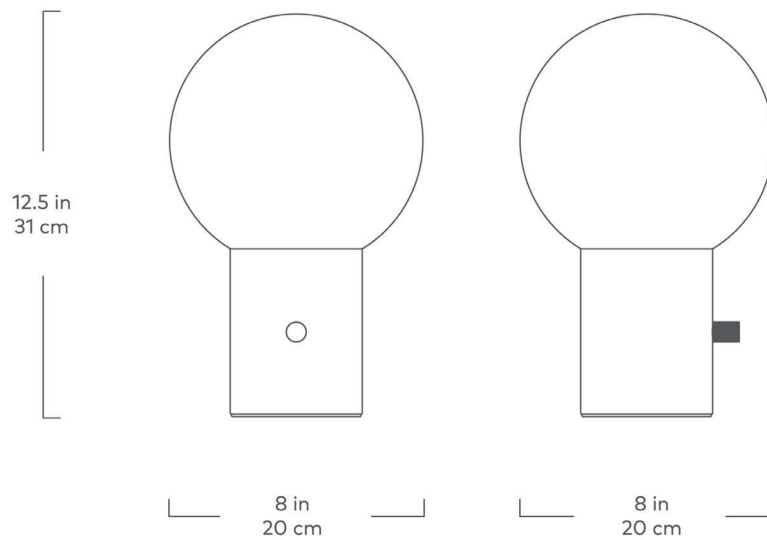

Callisto Table Lamp

Mono

Compact, yet eye-catching, the Callisto Table Lamp illuminates with a simple, modern approach. Playing with a balance of form and proportion, a large sculptural globe perches on a sleek marble resin base to create a contemporary take on lighting design. Translucent glass masks the glare of an exposed bulb while harnessing the elevated sensibilities of this striking accent piece. Infuse your space with personality with the touch of its dimmable switch.

Callisto Table Lamp

- Translucent glass globe shade securely screws into base.
- Base is crafted from a high-quality resin and showcases a Carrara marble pattern.
- Solid metal, dimmer knob with a cross knurl pattern allows for smooth, precise control of lamp brightness.
- Twisted, black fabric electrical cord.
- UL Listed
- Recommended lightbulb is a dimmable 60W bulb or LED equivalent.