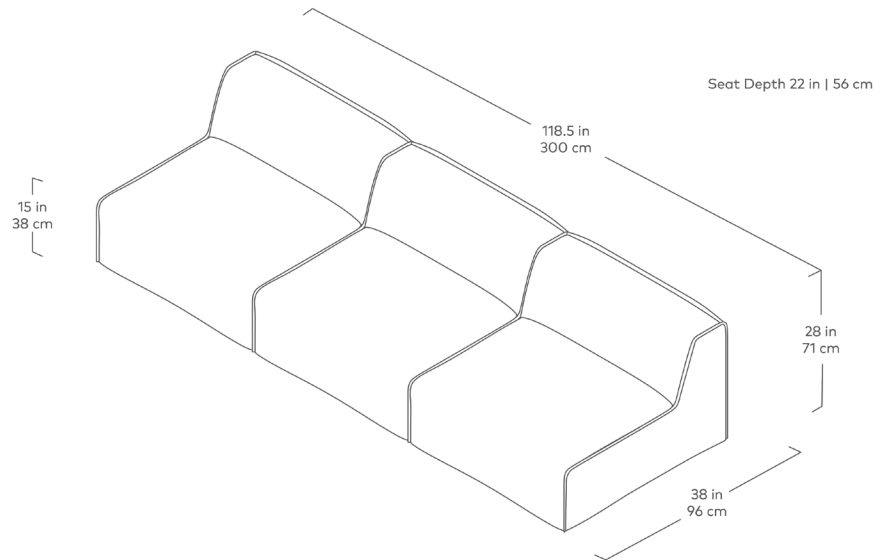

Nexus 3PC Sofa

- Seat and inside back of each component is upholstered in a quilted fabric, while the side panels are plain.
- Chunky, piped-edge details add to the relaxed feel.
- Cushions contain an eco-friendly, synthetic-down fill made from 815 recycled plastic water bottles.
- Wood block feet are FSC®-Certified Ash in a black stain.
- Plastic bumpers on all feet to prevent floor damage.
- Each component includes concealed connectors to securely join them to each other while in sectional or sofa configuration.
- 9 gauge No-Sag, injection-molded sinuous spring clip system.
- All joints have been stress tested.
- Manufactured to meet California TB117-213 fire safety standards without the use of flame retardant additives in the upholstery foam.
- Kiln-dried 100% FSC®-Certified hardwood frame (FSC® 092551).