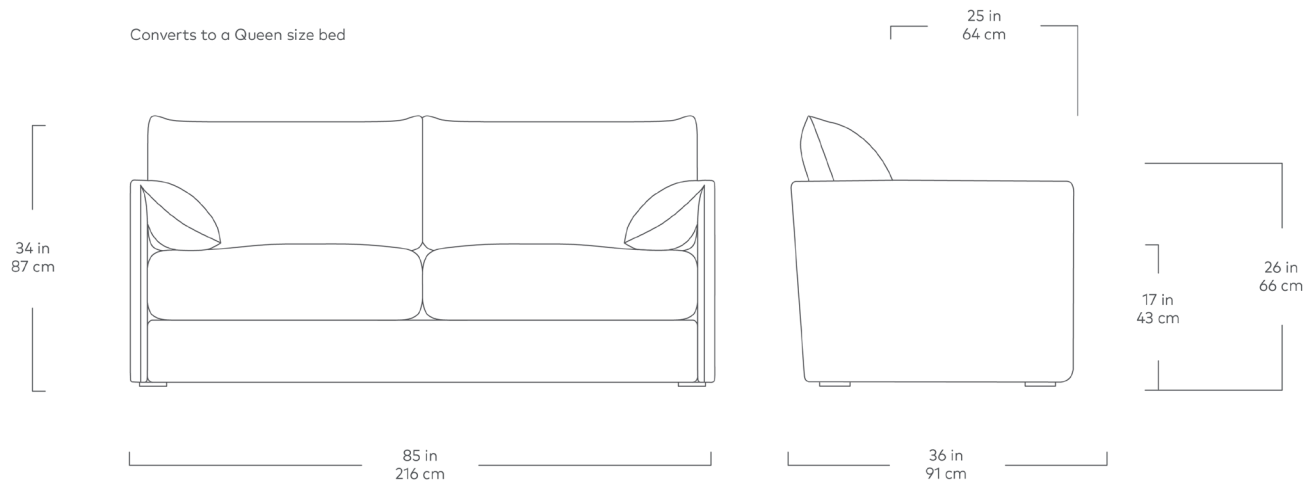

# Neru Sofabed

Dawson  
Admiral

Dawson  
Moon

Dawson  
Owl

Dawson  
Stratus

The Japanese word "neru" means "to sleep or lie down". Our Neru Sofabed was designed with this in mind - prioritizing both comfort and style to create a sofa that has you covered 24/7. During the day, feather-filled back cushions and integrated bolsters create a cozy place for power naps or lounging. At night, a simple, origami-like fold-out function reveals a queen-size bed to welcome overnight guests. French-seam detailing on the slender arms adds elegance and style.

# Neru Sofabed

- Converts to a queen size bed.
- Bed recommended for occasional use only.
- Easy-pull fabric handles are concealed on the backside of seat cushions to allow simple conversion between sofa and bed.
- Features French seams on slender arms.
- Reversible back cushions are high resiliency polyurethane foam wrapped in a sterilized feather and poly envelope.
- Seat cushions are high resiliency polyurethane foam with Dacron layered on top.
- Integrated bolsters contain a sterilized feather and poly mix filling.
- Features a removable, pre-shrunk, machine-washable cotton top sheet which fastens securely to the bed.
- Solid wood block feet with a black finish.
- Felt pads on the bottom of the feet to protect hardwood floors.
- Manufactured to meet California TB117-2013 and U.S. CPSC fire safety standards without the use of flame retardant additives in the upholstery foam.
- All fabric is California TB117-2013 certified and double rub tested.