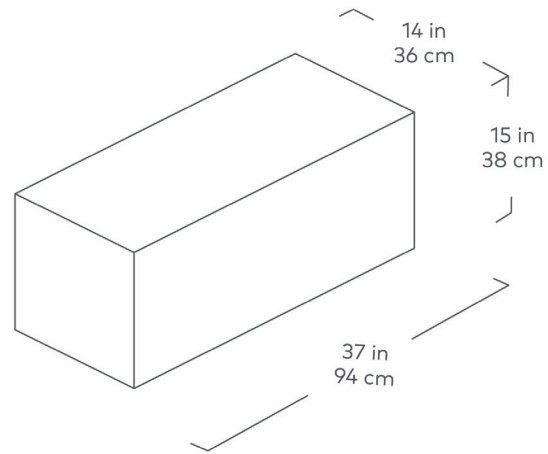

Mix Modular Block Table

- Thick real wood veneer applied to engineered panels for stability and reduced weight.
- Includes concealed connector to securely join with other Mix Modular components.
- Bumpers on bottom, to protect hardwood floors.
- Wood is a natural material, with variations in grain pattern and colour that make each design unique.