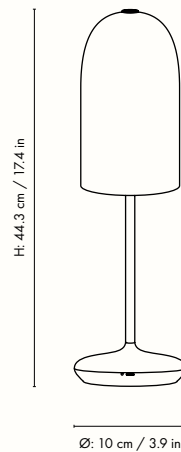

Product Fact Sheet

Gry Table Lamp

ferm
LIVING

Gry Table Lamp

Named after the Danish word for ‘dawn,’ the Gry Table Lamp radiates a soft and gentle light, reminiscent of sunlight peeking through morning mist. Suitable for outdoor use, this portable lamp allows you to set the desired ambiance with its three-step touch dimmer. The textured glass fiber lampshade beautifully diffuses light and gives the Gry Table Lamp its characteristic glow.

1104268268
Black/Translucent

Information

Size: Ø: 10 x H: 44.3 cm / Ø: 3.9 x H: 17.4 in
Material: Powder coated steel and fiber glass shade
Care: Wipe with a damp cloth
Voltage: CE: 220-240V - 50Hz, ETL: 110V - 60Hz
Light source: Non removable dimmable LED light source, warm white. 3000K, CRI >80. 240lm. 3 steps touch dimmer
Battery: 2 pcs. Weight: 48g x 2. Battery type: Lithium-Ion Battery 18650.
Power: 9.62WH x 2. Life: 80% Capacity after 500 times charging
Info: Service life: 30,000 hours. Including 1.2 m USB cable type C. Needed adapter specification: 100-240V, 5V DC/2A output. Adapter not included. Registered design
Certifications: CE, UKCA, ETL, CB, RoHs.
 Only approved for EU/NO/CH/UK/North America
Classification: IP44, Class III.
Country of origin: China
Net weight: 0.9 kg
Packsize: 1

Measurements

Space to feel comfortably you