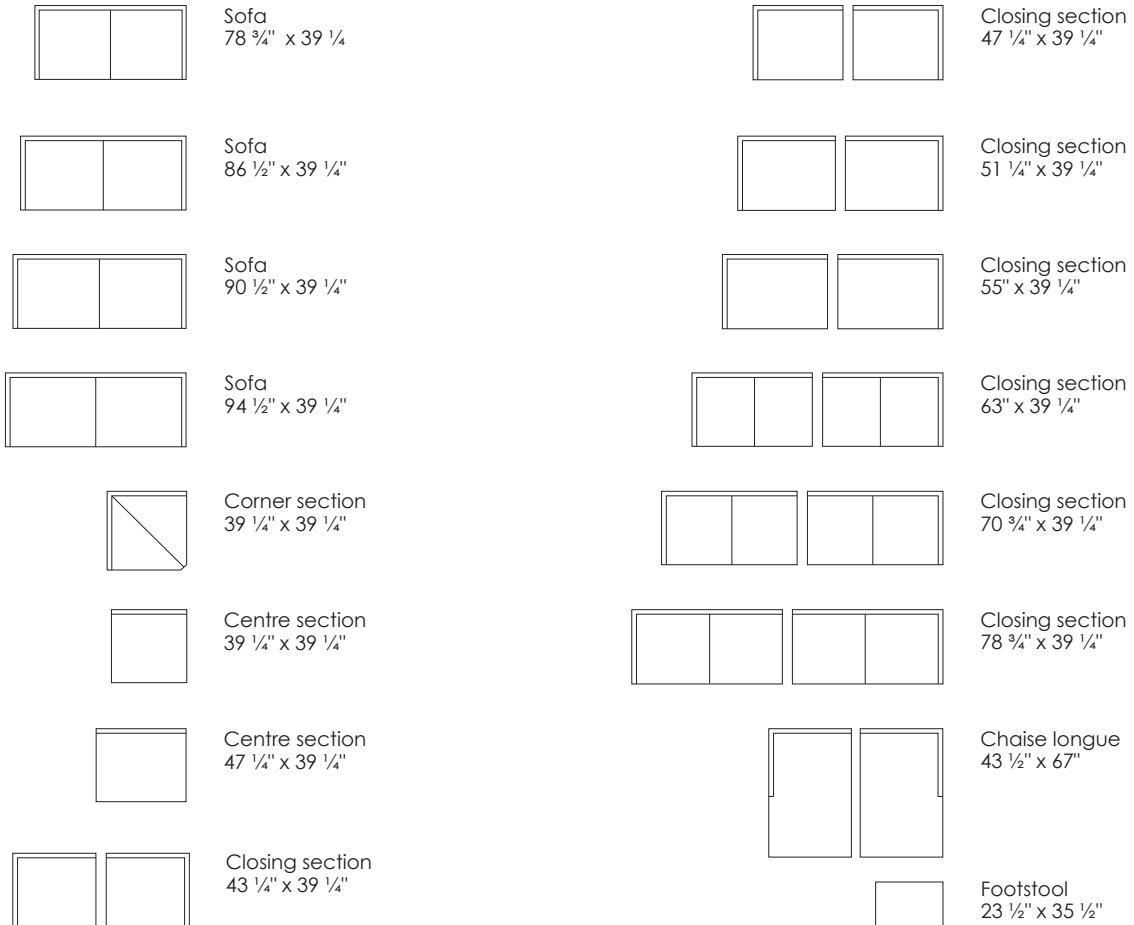

Model Great Ash · Design by Jens Juul Eilersen

Arm height: 22" · Arm width: 2 1/2" · Total depth (frame): 39 1/4" · Seat depth: 20 1/2" · Seat height: 15 1/4" · Total height (frame): 22"

Sofa
78 3/4" x 39 1/4"

Closing section
47 1/4" x 39 1/4"

Sofa
86 1/2" x 39 1/4"

Closing section
51 1/4" x 39 1/4"

Sofa
90 1/2" x 39 1/4"

Closing section
55" x 39 1/4"

Sofa
94 1/2" x 39 1/4"

Closing section
63" x 39 1/4"

Corner section
39 1/4" x 39 1/4"

Closing section
70 3/4" x 39 1/4"

Centre section
39 1/4" x 39 1/4"

Closing section
78 3/4" x 39 1/4"

Centre section
47 1/4" x 39 1/4"

Chaise longue
43 1/2" x 67"

Closing section
43 1/4" x 39 1/4"

Footstool
23 1/2" x 35 1/2"

Scale 1:100

All overall dimensions correspond to frame sizes.

Model Great Ash · Design by Jens Juul Eilersen

Arm height: 22" · Arm width: 2 1/2" · Total depth (frame): 39 1/4" · Seat depth: 20 1/2" · Seat height: 15 1/4" · Total height (frame): 22"