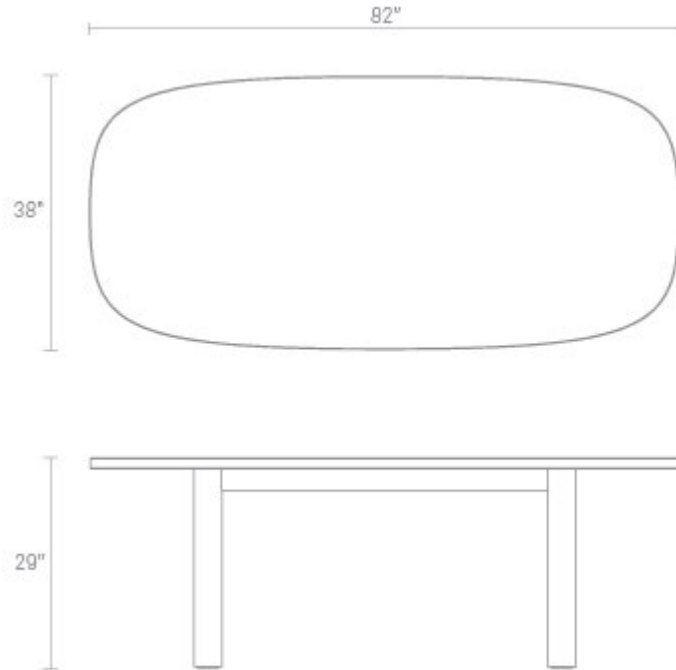

Good Times 82" Dining Table

Micro this and mini that has a place, but Good Times is happy to buck the trend, assert its heft and take up some damn space. The capsule-shaped, thick wood top is fortified by generous, round wood legs. Also available in 100" length and 60" round. Shop the entire Good Times Collection