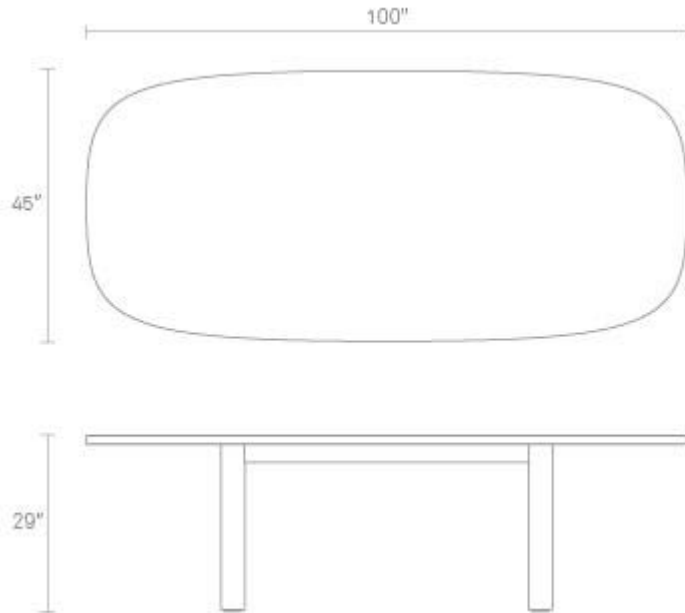

Good Times 82" Dining Table

Micro this and mini that has a place, but Good Times is happy to buck the trend, assert its heft and take up some damn space. The capsule-shaped, thick wood top is fortified by generous, round wood legs. Also available in 100" length and 60" round. Shop the entire Good Times Collection

GT1-82TBLE-BA
GT1-82TBLE-WL
GT1-82TBLE-WA

BLACK ON ASH
WALNUT
WHITEWASHED ASH

\$3,150
\$3,150
\$3,150

Are you a trade professional? Visit bludot.com/trade-contract

Good Times 100" Dining Table

Micro this and mini that has a place, but Good Times is happy to buck the trend, assert its heft and take up some damn space. The capsule-shaped, thick wood top is fortified by generous, round wood legs. Also available in