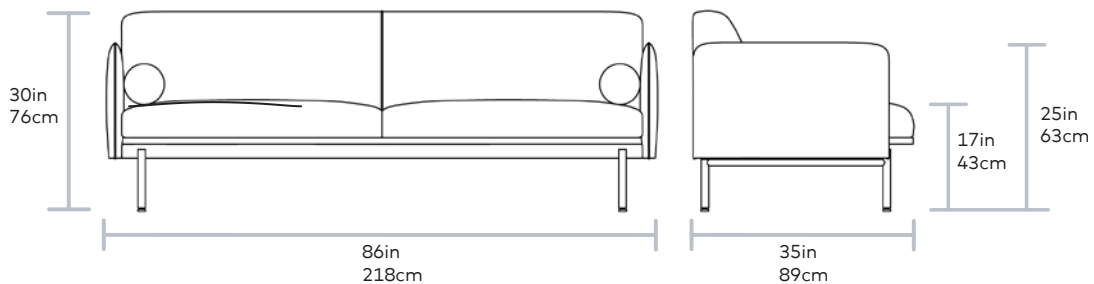

Foundry Sofa

Gus*

Seat Depth 22.5in | 57cm

UPHOLSTERY > Leather or Fabric

LEGS > Black Powder Coat Finished Steel

The Foundry Upholstery Series showcases tailored minimalism with details that elevate fashion and function to suit any residential or commercial setting. Inspired by elements of classic Scandinavian design, the Foundry Sofa offers ample sophistication as a standalone piece, showcasing striking lines, an extra slender tightback frame and seat cushions that seem to float above elevated, cylindrical steel legs. Two bolsters on the sofa offer additional style and comfort, while the sturdy, steel reinforced FSC®-Certified frame ensures that Foundry holds up in high-traffic environments.