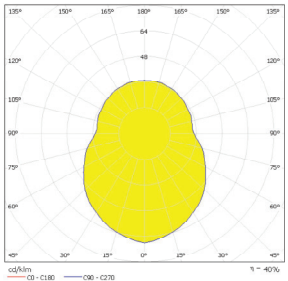

DESIGNED BY / YEAR OF DESIGN
Claesson Koivisto Rune / 2011 & 2013

ABOUT THE DESIGNER
Claesson Koivisto Rune is one of Swedens most prominent design studios and the three designers have among many international awards been awarded the annual Swedish design award eight times.

CATEGORY
Pendant lamp

ENVIRONMENT
Indoor

DESCRIPTION
Fluid Pendant Lamp is a modern pendant with personality and ambience. Place the lamp alone over a table, or mix small and large Fluid lamps. Arrange in rows or clusters to create a cosy atmosphere & beautiful light.

PRODUCTION PROCESS
The Fluid lampshade is made from mouth blown glass, which is frosted silky mat. The edge on top of the lamp is grinded and polished.

MATERIAL
White silk mat opal glass, lid in Nylon66 with fibre glass.

CORD LENGTH
350 cm /137.75"

BULB INCLUDED
Large: No
Small: Yes

CEILING CAP INCLUDED
Yes - White

DIMABLE FUNCTION
Large: Yes
Small: Yes, if dimmable bulb is used.

CLEANING AND CARE
Clean with soft dry cloth only. Always switch off the electricity supply before cleaning.