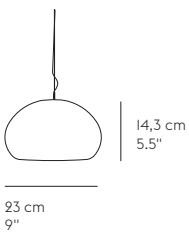

DESIGNED BY / YEAR OF DESIGN
Claesson Koivisto Rune / 2011 & 2013

ABOUT THE DESIGNER
Claesson Koivisto Rune is one of Swedens most prominent design studios and the three designers have among many international awards been awarded the annual Swedish design award eight times.

CATEGORY
Pendant lamp

ENVIRONMENT
Indoor

DESCRIPTION
Fluid Pendant Lamp is a modern pendant with personality and ambience. Place the lamp alone over a table, or mix small and large Fluid lamps. Arrange in rows or clusters to create a cosy atmosphere & beautiful light.

PRODUCTION PROCESS
The Fluid lampshade is made from mouth blown glass, which is frosted silky mat. The edge on top of the lamp is grinded and polished.

MATERIAL
White silk mat opal glass, lid in Nylon66 with fibre glass.

CORD LENGTH
350 cm /137.75"

BULB INCLUDED
Large: No
Small: Yes

CEILING CAP INCLUDED
Yes - White

DIMABLE FUNCTION
Large: Yes
Small: Yes, if dimmable bulb is used.

CLEANING AND CARE
Clean with soft dry cloth only. Always switch off the electricity supply before cleaning.