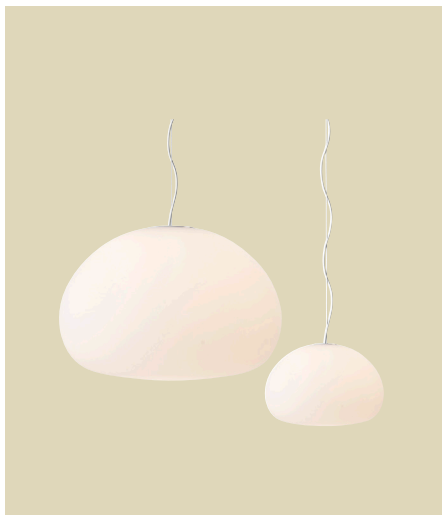

FLUID PENDANT LAMP – US VERSION

CLAESSON KOIVISTO RUNE ON THE DESIGN “We wanted to give the lamp a form with a certain softness, towards a more natural language and further removed from pure geometry. Fascinated by the way that surface tension governs the curvature of a resting water droplet, we have tried to capture it’s essence. The subtle irregularity of Fluid means that their silhouette gently changes depending upon the viewing angle. It also brings a greater light intensity to the lamps’underside - just where you need it.”

CATEGORY
Pendant lamp

ENVIRONMENT
Indoor

DESCRIPTION
Fluid Pendant Lamp is a modern pendant with personality and ambience. Place the lamp alone over a table, or mix small and large Fluid lamps. Arrange in rows or clusters to create a cosy atmosphere & beautiful light.

PRODUCTION PROCESS
The Fluid lampshade is made from mouth blown glass, which is frosted silky mat. The edge on top of the lamp is grinded and polished.

MATERIAL
White silk mat opal glass, lid in Nylon66 with fibre glass.

CORD LENGTH
350 cm /137.75"

BULB INCLUDED
Large: No
Small: Yes

CEILING CAP INCLUDED
Yes - White

DIMABLE FUNCTION
Large: Yes
Small: Yes, if dimmable bulb is used.

CLEANING AND CARE
Clean with soft dry cloth only. Always switch off the electricity supply before cleaning.