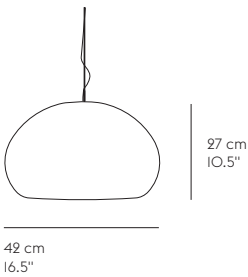

DESIGNED BY / YEAR OF DESIGN
Claesson Koivisto Rune / 2011 & 2013

ABOUT THE DESIGNER
Claesson Koivisto Rune is one of Swedens most prominent design studios and the three designers have among many international awards been awarded the annual Swedish design award eight times.

CATEGORY
Pendant lamp

ENVIRONMENT
Indoor

DESCRIPTION
Fluid Pendant Lamp is a modern pendant with personality and ambience. Place the lamp alone over a table, or mix small and large Fluid lamps. Arrange in rows or clusters to create a cosy atmosphere & beautiful light.

PRODUCTION PROCESS
The Fluid lampshade is made from mouth blown glass, which is frosted silky mat. The edge on top of the lamp is grinded and polished.

MATERIAL
White silk mat opal glass, lid in Nylon66 with fibre glass.

CORD LENGTH
350 cm /137.75"

BULB INCLUDED
Large: No
Small: Yes

CEILING CAP INCLUDED
Yes - White

DIMABLE FUNCTION
Large: Yes
Small: Yes, if dimmable bulb is used.

CLEANING AND CARE
Clean with soft dry cloth only. Always switch off the electricity supply before cleaning.