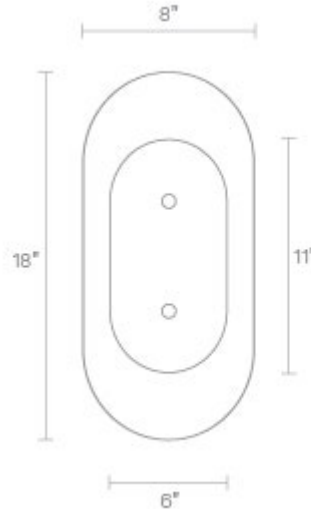

Filter Sconce

Screen time. Two perforated metal discs give shape to this unique dimmable light source. The opposite of humdrum, Filter engages the eye on or off. Also available as a table lamp.

Product Details

- Powder-coated perforated steel
- Dual light bulbs create directional light from two angles
- Hard-wired, dimmable with a compatible wall mounted dimmer switch and dimmable bulb (not included)
- Maximum wattage 40W or an equivalent CFL or LED bulb
- GU10 MR16 lightbulbs recommended
- Voltage: 120v
- UL listed
- Requires wall installation and mounting, we recommend you hire a professional electrician to install your light
- Some assembly required

F11-SCONCE-BH
F11-SCONCE-MB
F11-SCONCE-OC
F11-SCONCE-OX
F11-SCONCE-WH

BLUSH
MARINE BLUE
OCHRE
OXBLOOD
WHITE

$375
$375
$375
$375
$375

Are you a trade professional? Visit bludot.com/trade-contract