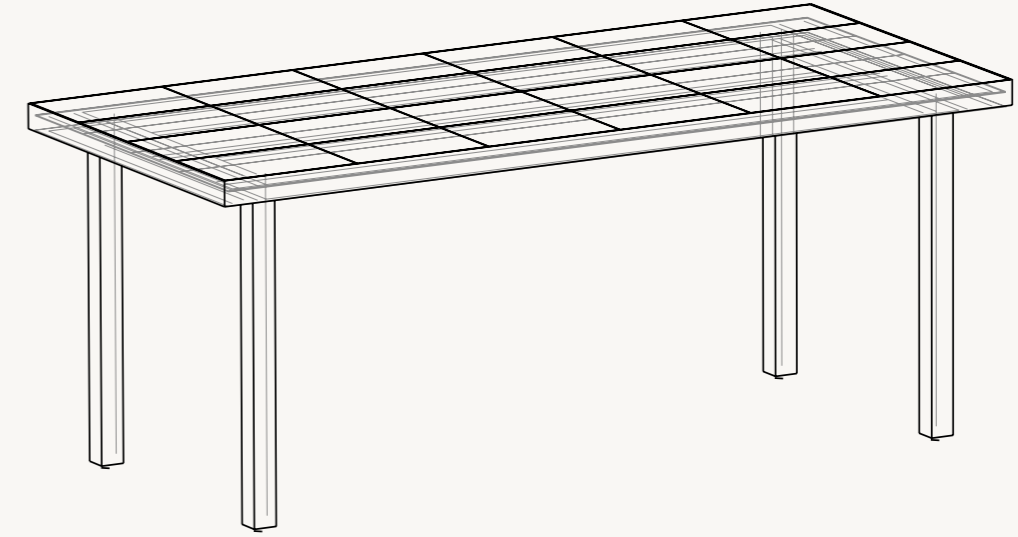

# FLOD TABLES

With their intriguing, asymmetrical profile, the Level Tables presents a modern expression based on a solitary geometric form: its frame made from a single continual line. With two levels that offer ample surface space, the table is ideal for extra storage. The Level Tables crafted from powder coated steel, and can be used both indoors and out.

**Dimensions:** **Coffee Table:** H: 37 x W: 81.1 x D: 60.9 cm /  
H: 14.6 x W: 31.9 x D: 24 in  
**Café Table:** H: 74 x W: 81.1 x D: 91 cm /  
H: 29.1 x W: 31.9 x D: 35.8 in  
**Dining Table:** H: 74 x W: 81.1 x D: 181.3 cm /  
H: 29.1 x W: 31.9 x D: 71.4 in

#### FLOD CAFÉ TABLE - MOCHA

Size: H: 74 x W: 81.1 x D: 91 cm  
H: 29.1 x W: 31.9 x D: 35.8 in  
Material: Clay and powder coated galvanized steel  
Care: Wipe with a damp cloth  
Info: The tiles are individually placed inside the frame without filler. Each tile is handmade so small variations in the level might occur. Suitable for outdoor use.  
Registered design  
Country: Tiles: Italy. Frame: Vietnam  
Net. weight: 60 kg  
Packsize: 1

#### FLOD CAFÉ TABLE - TERRACOTTA

Size: H: 74 x W: 81.1 x D: 91 cm  
H: 29.1 x W: 31.9 x D: 35.8 in  
Material: Clay and powder coated galvanized steel  
Care: Wipe with a damp cloth  
Info: The tiles are individually placed inside the frame without filler. Each tile is handmade so small variations in the level might occur. Suitable for outdoor use.  
Registered design  
Country: Tiles: Italy. Frame: Vietnam  
Net. weight: 60 kg  
Packsize: 1