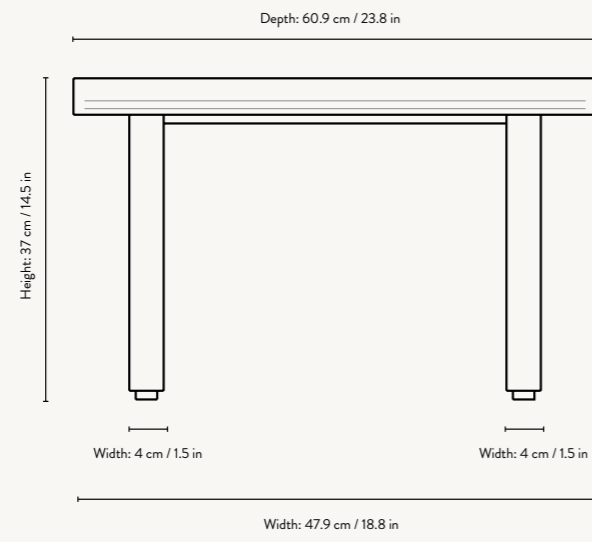

FLOD COFFEE TABLE