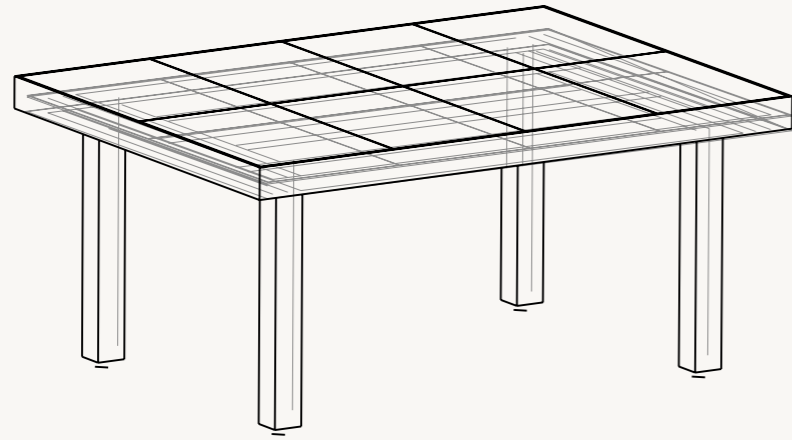

FLOD COFFEE TABLE