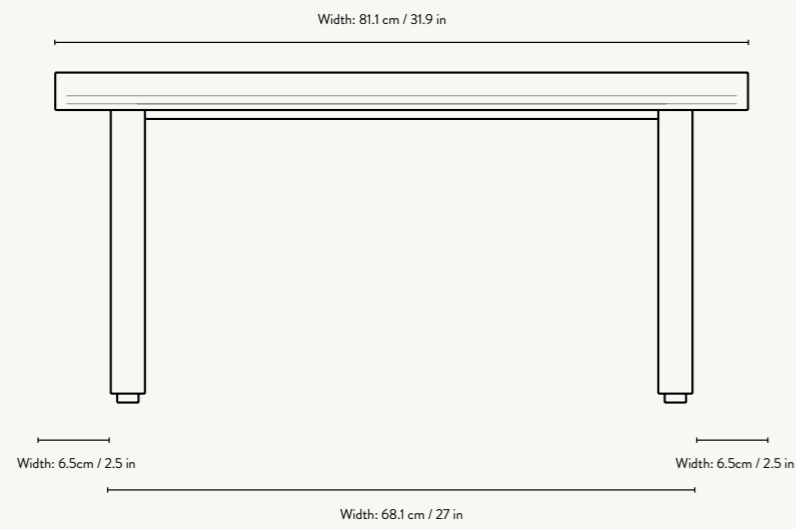

FLOD CAFÉ TABLE

FLOD COFFEE TABLE