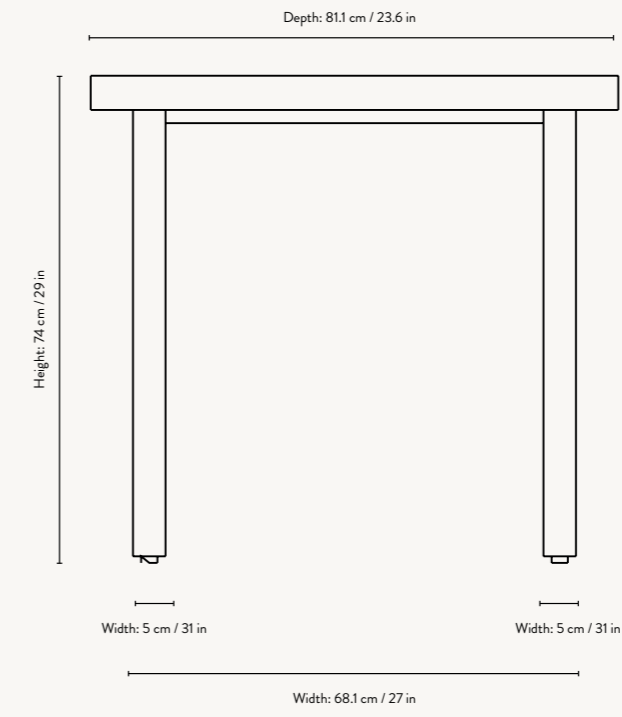

**Dimensions:** **Coffee Table:** H: 37 x W: 81.1 x D: 60.9 cm /  
H: 14.6 x W: 31.9 x D: 24 in  
**Café Table:** H: 74 x W: 81.1 x D: 91 cm /  
H: 29.1 x W: 31.9 x D: 35.8 in  
**Dining Table:** H: 74 x W: 81.1 x D: 181.3 cm /  
H: 29.1 x W: 31.9 x D: 71.4 in

#### FLOD CAFÉ TABLE - MOCHA

Size: H: 74 x W: 81.1 x D: 91 cm  
H: 29.1 x W: 31.9 x D: 35.8 in  
Material: Clay and powder coated galvanized steel  
Care: Wipe with a damp cloth  
Info: The tiles are individually placed inside the frame without filler. Each tile is handmade so small variations in the level might occur. Suitable for outdoor use.  
Registered design  
Country: Tiles: Italy. Frame: Vietnam  
Net. weight: 60 kg  
Packsize: 1

#### FLOD CAFÉ TABLE - TERRACOTTA

Size: H: 74 x W: 81.1 x D: 91 cm  
H: 29.1 x W: 31.9 x D: 35.8 in  
Material: Clay and powder coated galvanized steel  
Care: Wipe with a damp cloth  
Info: The tiles are individually placed inside the frame without filler. Each tile is handmade so small variations in the level might occur. Suitable for outdoor use.  
Registered design  
Country: Tiles: Italy. Frame: Vietnam  
Net. weight: 60 kg  
Packsize: 1

#### FLOD COFFEE TABLE

Size: H: 37 x W: 81.1 x D: 60.9 cm  
H: 14.6 x W: 31.9 x D: 24 in  
Material: Clay and powder coated galvanized steel  
Care: Wipe with a damp cloth  
Info: The tiles are individually placed inside the frame without filler. Each tile is handmade so small variations in the level might occur. Suitable for outdoor use.  
Registered design  
Country: Tiles: Italy. Frame: Vietnam  
Net. weight: 34.5 kg  
Packsize: 1