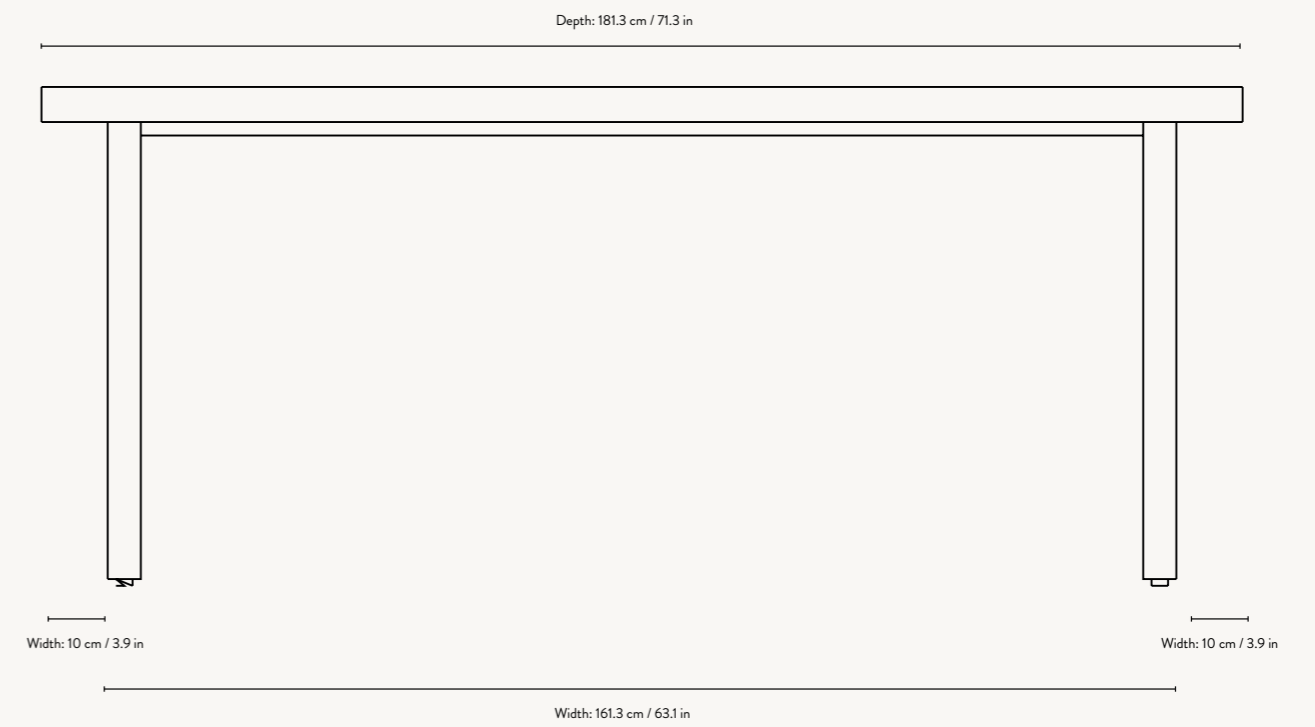

# FLOD TABLES

With their intriguing, asymmetrical profile, the Level Tables presents a modern expression based on a solitary geometric form: its frame made from a single continual line. With two levels that offer ample surface space, the table is ideal for extra storage. The Level Tables crafted from powder coated steel, and can be used both indoors and out.

**Dimensions:** **Coffee Table:** H: 37 x W: 81.1 x D: 60.9 cm /  
H: 14.6 x W: 31.9 x D: 24 in  
**Café Table:** H: 74 x W: 81.1 x D: 91 cm /  
H: 29.1 x W: 31.9 x D: 35.8 in  
**Dining Table:** H: 74 x W: 81.1 x D: 181.3 cm /  
H: 29.1 x W: 31.9 x D: 71.4 in

#### FLOD CAFÉ TABLE - MOCHA

Size: H: 74 x W: 81.1 x D: 91 cm  
H: 29.1 x W: 31.9 x D: 35.8 in  
Material: Clay and powder coated galvanized steel  
Care: Wipe with a damp cloth  
Info: The tiles are individually placed inside the frame without filler. Each tile is handmade so small variations in the level might occur. Suitable for outdoor use.  
Registered design  
Country: Tiles: Italy. Frame: Vietnam  
Net. weight: 60 kg  
Packsize: 1

#### FLOD COFFEE TABLE

Size: H: 37 x W: 81.1 x D: 60.9 cm  
H: 14.6 x W: 31.9 x D: 24 in  
Material: Clay and powder coated galvanized steel  
Care: Wipe with a damp cloth  
Info: The tiles are individually placed inside the frame without filler. Each tile is handmade so small variations in the level might occur. Suitable for outdoor use.  
Registered design  
Country: Tiles: Italy. Frame: Vietnam  
Net. weight: 34.5 kg  
Packsize: 1