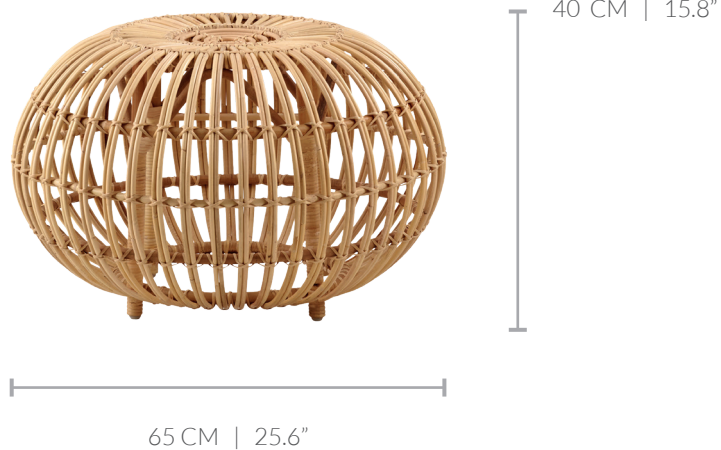

Product datasheet

NAME: OTTOMAN Ø65
SKU NO: FA-65
DESIGNER: FRANCO ALBINI & FRANCA HELG
COLLECTION: ICONS
MATERIAL: RATTAN
USAGE: INDOOR

Sika·Design[®]
HANDMADE FURNITURE

Dimensions

COLOR OPTIONS | VISIT OUR WEBSITE TO SEE STANDARD STOCK