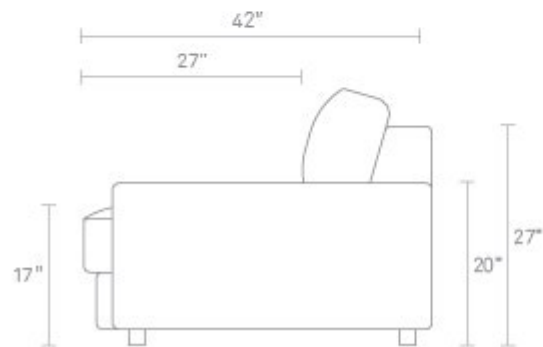

Esker 82" Sofa

The fancy sweatpants of sofas. Elegantly nonchalant, endlessly comfortable and the envy of everyone. When it comes to your comfort, Esker has thought of everything. Wide, low arms provide a satisfying resting spot for your head, your arm or your four-legged friend. A deep sit and overhanging cushions keep your lower half happy and your lounging game on point. Shop the entire Esker Collection