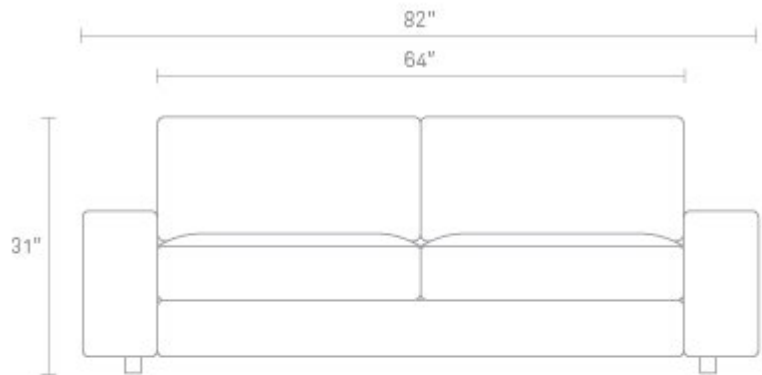

Esker 82" Sofa

The fancy sweatpants of sofas. Elegantly nonchalant, endlessly comfortable and the envy of everyone. When it comes to your comfort, Esker has thought of everything. Wide, low arms provide a satisfying resting spot for your head, your arm or your four-legged friend. A deep sit and overhanging cushions keep your lower half happy and your lounging game on point. Shop the entire Esker Collection