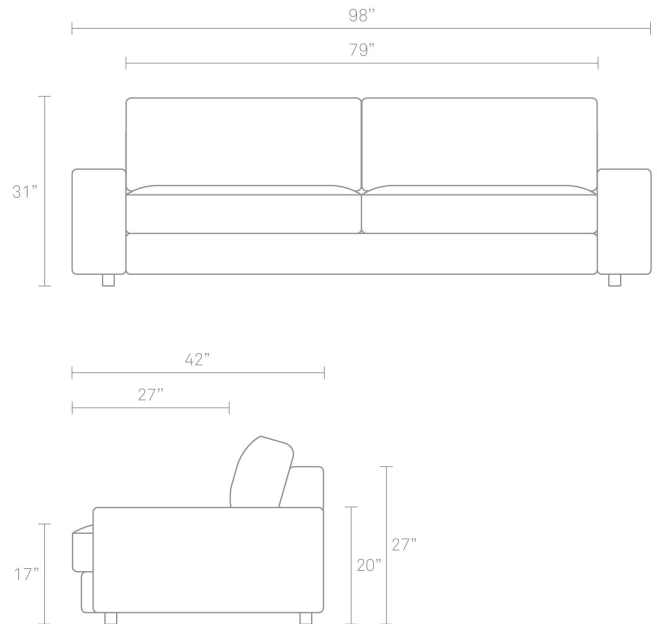

TEL 844.425.8368

service@bludot.com

Esker 98" Sofa

The fancy sweatpants of sofas. Elegantly nonchalant, endlessly comfortable and the envy of everyone. When it comes to your comfort, Esker has thought of everything. Wide, low arms provide a satisfying resting spot for your head, your arm or your four-legged friend. A deep sit and overhanging cushions keep your lower half happy and your lounging game on point. Shop the entire Esker Collection