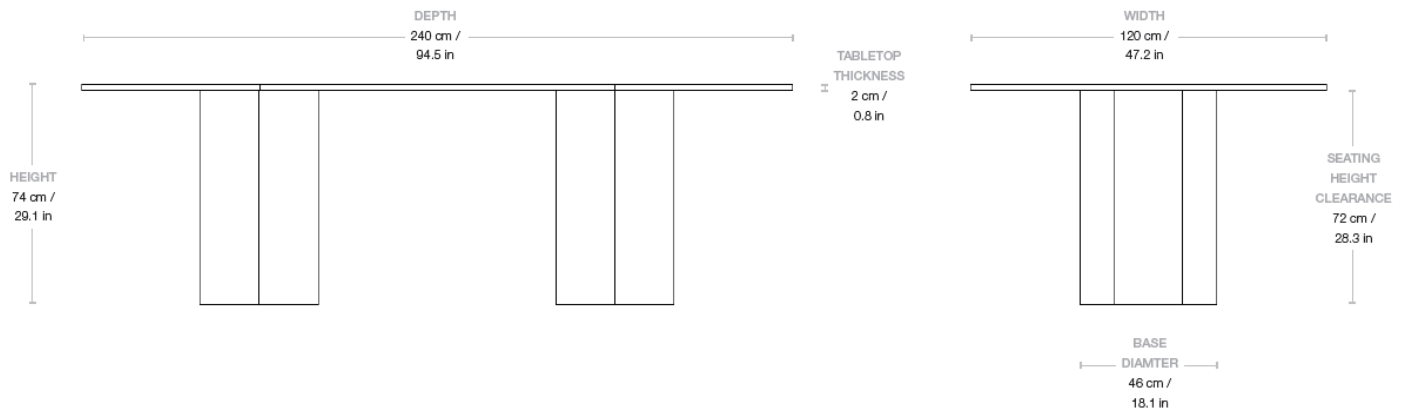

Materials & Finishes

TABLE TOP FINISH

White Travertine stone

STRUCTURE AND LEGS FINISH

White Travertine stone

MATERIALS

Travertine, Steel

Dimensions

WIDTH	120 cm / 47.2 in
DEPTH	240 cm / 94.5 in
HEIGHT	74 cm / 29.1 in
SEATING HEIGHT CLEARANCE	72 cm / 28.3 in
TABLE TOP THICKNESS	2 cm / 0.8 in
DIAMETER OF COLUMN/LEG	46 cm / 18.1 in

Weight

TOTAL WEIGHT	446 kg / 983 lbs
TABLE TOP WEIGHT	260 kg / 573 lbs
BASE WEIGHT	93 kg / 205 lbs

Number of parcels 3

PACKAGING 1 + 2

PACKAGING LENGTH	46 cm / 18.1 in
PACKAGING WIDTH	52 cm / 20.5 in
PACKAGING HEIGHT	78 cm / 30.7 in
PACKAGING WEIGHT	27 kg / 60 lbs
GROSS WEIGHT	120 kg / 265 lbs

PACKAGING 3

PACKAGING LENGTH 250 cm / 98.4 in

PACKAGING WIDTH 130 cm / 51.2 in

PACKAGING HEIGHT 10 cm / 3.9 in

PACKAGING WEIGHT 80 kg / 176 lbs

GROSS WEIGHT 340 kg / 750 lbs

Test & Certifications

NAME OF TEST

NAME OF TEST