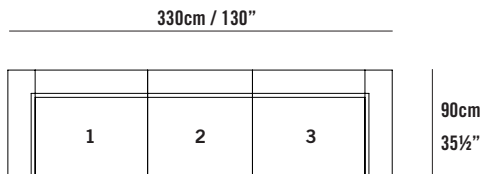

Compositions

(Top view)

Product code

ENCOMP06

- 1 - ENS10L
- 2 - ENS100
- 3 - ENS10R