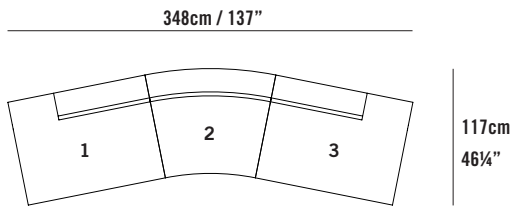

Compositions

(Top view)

Product code

ENCOMP13

- 1 - ENSSBL
- 2 - ENSCV100
- 3 - ENSSBR