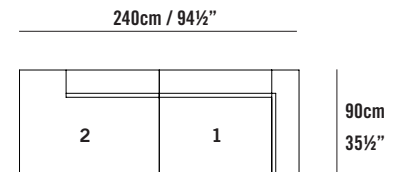

ENCOMP05R

- 1 - ENS10R
- 2 - ENSSBL