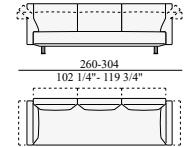

ESDV3

ES250Tsx
ES250Tdx