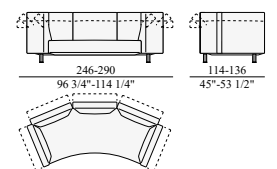

ESDV3C

ES170TsxC
ES170TdxC