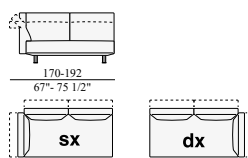

ES170Tsx
ES170Tdx

ES160M