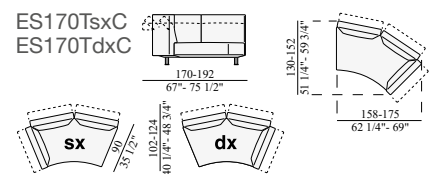

ESPF10
ESPF20