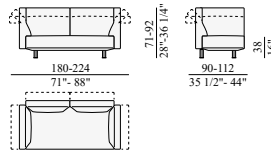

Technical description:

Steel frame with molded steel mechanisms. Padding in different densities of polyurethane foam, Gellyfoam® and synthetic wadding. Feet in molded ABS. Technically removable cover.

ESDV2
divano
sofa
canapé
Sofa

ES170Tsx
ES170Tdx