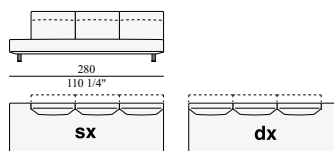

ES280Asx
ES280Adx

ES080P

ES170Psx
ES170Pdx