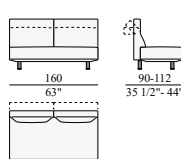

ES160M

ES280Asx
ES280Adx