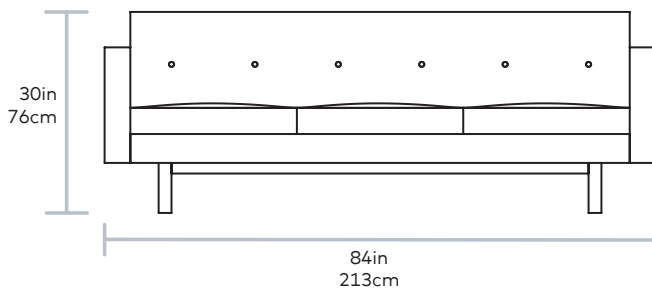

# Embassy Sofa

Gus\*

Seat Depth 23in | 59cm

**UPHOLSTERY** > Leather  
**BASE** > Solid Wood with Walnut Finish

The Embassy Sofa conveys a classic, mid-century style with tailored proportions and refined details. It features a button-tufted, tight back design with piping details throughout, and seat cushions filled with a luxurious feather blend. The frame is supported by a recessed, solid-wood base. Available in three vintage leathers, chosen for their unique grain characteristics that will age beautifully and develop a rich, natural patina over time. Also available as a chair. Our leather hides are carefully selected for their raw, natural surface characteristics which make each piece unique.