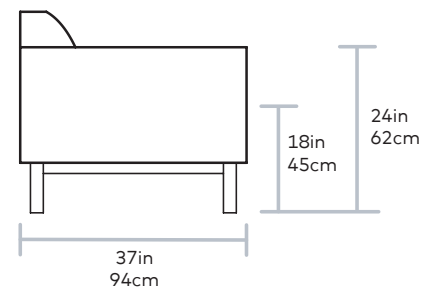

# Embassy Sofa

Gus\*

Seat Depth 23in | 59cm

**UPHOLSTERY** > Leather  
**BASE** > Solid Wood with Walnut Finish

The Embassy Sofa conveys a classic, mid-century style with tailored proportions and refined details. It features a button-tufted, tight back design with piping details throughout, and seat cushions filled with a luxurious feather blend. The frame is supported by a recessed, solid-wood base. Available in three vintage leathers, chosen for their unique grain characteristics that will age beautifully and develop a rich, natural patina over time. Also available as a chair. Our leather hides are carefully selected for their raw, natural surface characteristics which make each piece unique.