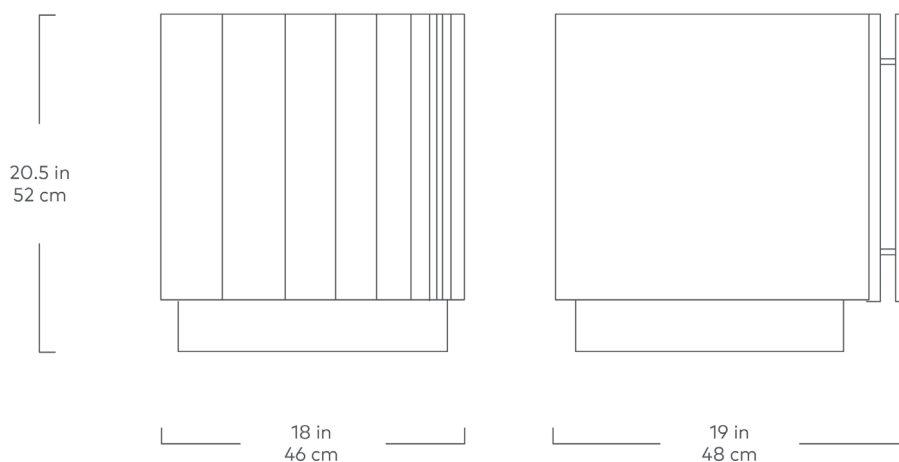

Elora End Table

Satin
Dusk

Satin
Pearl

The Elora End Table combines the traditional aesthetic of classic beadboard cabinets with solid craftsmanship and muted, contemporary hues to create a distinctly modern design. Featuring a smooth satin finish, a delicate brass-plated handle, and a precision-cut door on an elevated platform, the Elora End Table provides ample storage within a minimalist, contemporary form. Part of the Elora Storage Series, this End Table matches perfectly with the Elora Cabinet and Media Stand.

Elora End Table

- Constructed with engineered wood panels which feature a painted, subtle satin finish.
- Door faces feature graduated, precision-cut V-grooves and brass-plated handles.
- Brass handles are inherently antimicrobial and assist in decreasing the spread of germs.
- Features a soft-close door with a brass-plated handle and adjustable hinge hardware.
- The door can be removed and reversed, allowing it to be opened from either the right or left side.
- The inside of the end table has one adjustable shelf for efficient storage space, and a subtle linen-look textured finish.
- The outside of the cabinet has a smooth satin finish.
- Plastic bumpers on the platform base to protect hardwood floors.
- CARB (California Air Resources Board) Phase II compliant.