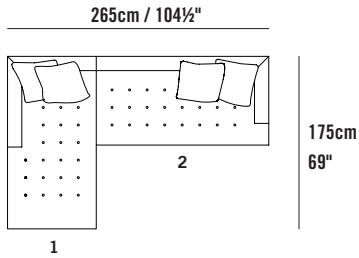

Compositions

(Top view)

Product code

EDWCOMP01L

- 1 - EDWCHL
- 2 - EDW17R