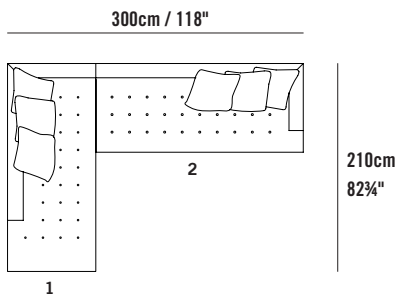

EDWCOMP03L

- 1 - EDW21CHL
- 2 - EDW21R