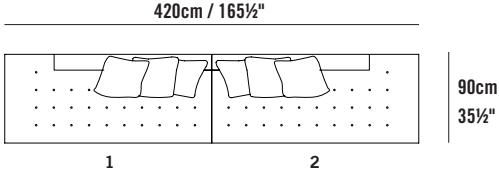

EDWCOMP08

- 1 - EDW21SBL
- 2 - EDW21SBR