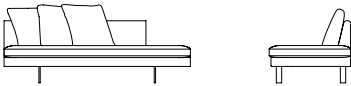

Modules

Edward Sectional Corner 245 Left EDW24CL
L 245cm D 90cm H 70cm / L 96½" D 35½" H 27½"

Edward Sectional Corner 245 Right EDW24CR
L 245cm D 90cm H 70cm / L 96½" D 35½" H 27½"

Edward Sectional Shortback 175 Left EDW17SBL
L 175cm D 90cm H 70cm / L 69" D 35½" H 27½"

Edward Sectional Shortback 175 Right EDW17SBR
L 175cm D 90cm H 70cm / L 69" D 35½" H 27½"

Edward Sectional Shortback 210 Left EDW21SBL
L 210cm D 90cm H 70cm / L 82¾" D 35½" H 27½"

Edward Sectional Shortback 210 Right EDW21SBR
L 210cm D 90cm H 70cm / L 82¾" D 35½" H 27½"