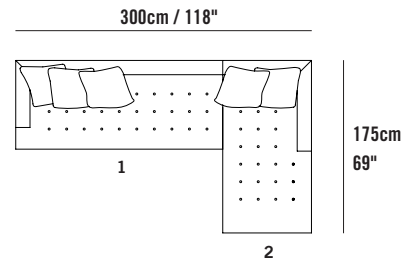

EDWCOMP02R

- 1 - EDW21L
- 2 - EDWCHR