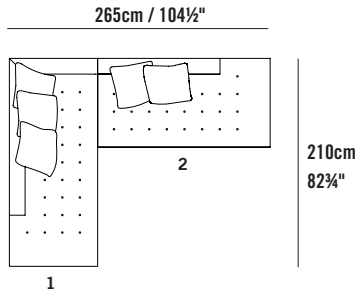

Compositions

(Top view)

Product code

EDWCOMP04L

- 1 - EDW21CHL
- 2 - EDW17SBR