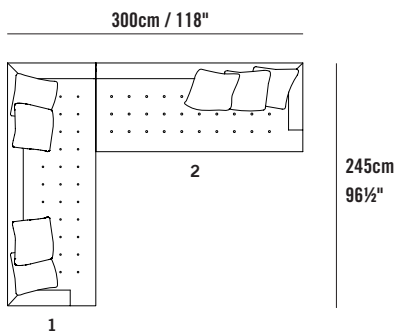

EDWCOMP06L

- 1 - EDW24CR
- 2 - EDW21R