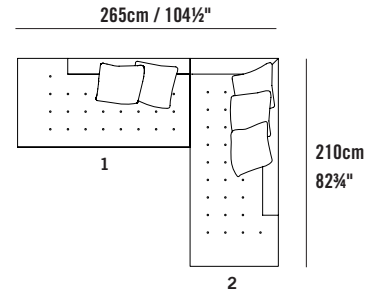

EDWCOMP04R

- 1 - EDW17SBL
- 2 - EDW21CHR