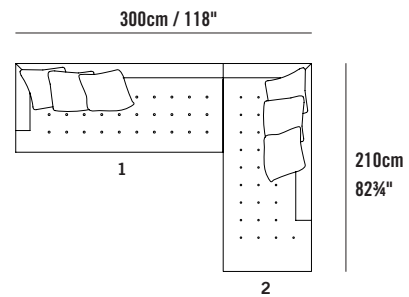

EDWCOMP03R

- 1 - EDW21L
- 2 - EDW21CHR