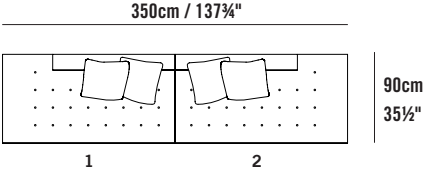

Compositions

(Top view)

Product code

EDWCOMP07

- 1 - EDW17SBL
- 2 - EDW17SBR