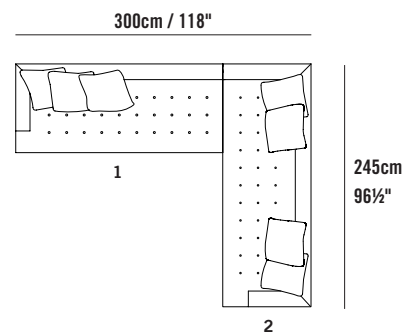

EDWCOMP06R

- 1 - EDW21L
- 2 - EDW24CL