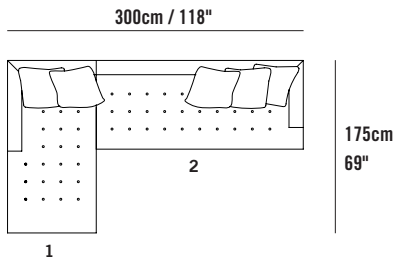

EDWCOMP02L

- 1 - EDWCHL
- 2 - EDW21R