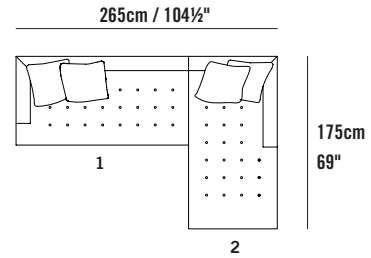

EDWCOMP01R

- 1 - EDW17L
- 2 - EDWCHR