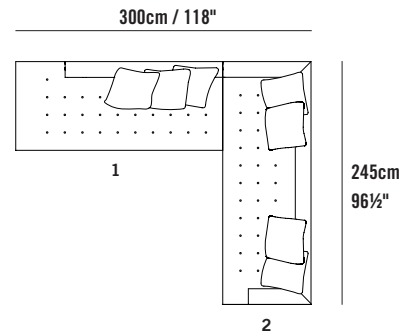

EDWCOMP05R

- 1 - EDW21SBL
- 2 - EDW24CL