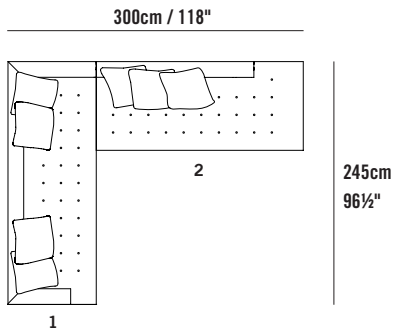

EDWCOMP05L

- 1 - EDW24CR
- 2 - EDW21SBR