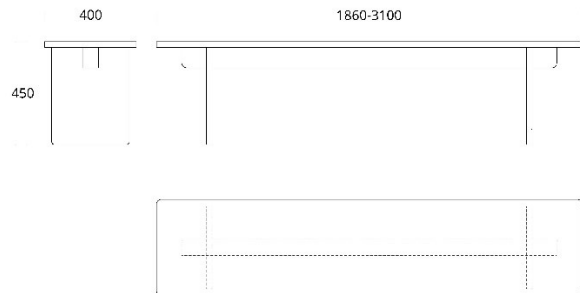

NIKARI

FISKARS, FINLAND
TEL +358 (0)10 315 1310
nikari@nikari.fi
www.nikari.fi
@nikarioy

PÖYTÄ B

EDI

EDI -penkkiä on saatavilla kolmessa eri vakiokoossa sekä tilauksesta asiakkaan toivomiin mittoihin. Kestävä rakenne tekee siitä toimivan ratkaisun raskaaseen julkitilakäyttöön, ja penkki toimii tarvittaessa mainiosti myös sivupöytänä

The EDI bench is editable: it can be ordered in three different sizes, or bespoke measurements. The durable structure makes it suitable for highly commercial use, and it also serves well as a side table.

Suunnittelija Claesson Koivisto Rune
Materiaalit saarni tai tammi
Mitat (mm)
Pituus 1860, Leveys 400, Korkeus 450
Pituus 2360, Leveys 400, Korkeus 450
Pituus 2660, Leveys 400, Korkeus 450
Mittatilauskoot
Pituus 1860-3100, Leveys 400, Korkeus 450

Pintakäsittely puuöljyseos

Designer Claesson Koivisto Rune
Materials ash or oak
Measurements (mm)
Length 1860, Width 400, Height 450
Length 2360, Width 400, Height 450
Length 2660, Width 400, Height 450
Made by order measurements
Length 1860-3100, Width 400, Height 450

Surface finish natural wood oil mix