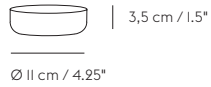

CEILING CAP