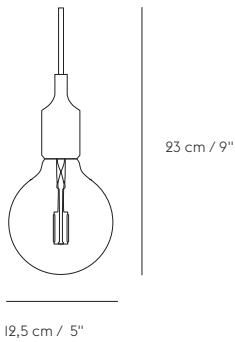

E27 PENDANT LAMP – US VERSION

MATTIAS STÅHLBOM ON THE DESIGN “The simplicity of the naked bulb is hard to compete with. It stands for something that feels romantic and contemporary at the same time. E27 departs from the essence of a lamp - the socket - creating a simple yet strong object that celebrates the potential beauty in simplicity.”

CEILING CAP

READY-TO-SHIP OPTIONS

DESIGNED BY / YEAR OF DESIGN

Mattias Ståhlbom / 2008

ABOUT THE DESIGNER

Mattias Ståhlbom is an internationally successful architect and partner at the Stockholm-based architecture and design studio TAF. TAF's aim is to make ordinary life less ordinary through subtle but effective changes in how products and architecture appear and function. Mattias Ståhlbom's products have been exhibited at prestigious venues such as MOMA and the Swedish National Museum in Stockholm.

CATEGORY

Pendant lamp

ENVIRONMENT

Indoor

DESCRIPTION

The E27 Pendant Lamp can be used as a single light source, in pairs, rows or even in clusters to create a modern Scandinavian chandelier. To create clusters the E27 Multiple Ceiling cap can be used to gather up to 14 E27 Pendant Lamps.

PRODUCTION PROCESS

The E27 Pendant Lamp is pressed in vulcanised silicone rubber under high temperature. The cord is extruded. Inside socket and cord is assembled by hand.

MATERIAL

Silicone/rubber, plastic socket and PVC cord.

CORD LENGTH

400 cm / 157,5" - Longer cord is available for projects.

BULB INCLUDED

Yes

CEILING CAP INCLUDED

Yes - White.

DIMMABLE FUNCTION

Yes

CLEANING AND CARE

Clean with soft dry cloth only. Always switch off the electricity supply before cleaning.