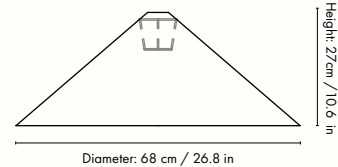

### Information

**Size:** Ø: 68 x H: 27 cm / Ø: 26.8 x H: 10.6 in

**Material:** Braided rattan. Inside: Iron structure

**Care:** Wipe with a damp cloth

**Info:** Light source: Max 12W LED. Light bulb and electrical cord not included. To find a corresponding electrical cord, please refer to the product fact sheet for Fabric Cords

### Measurements

### Measurements

Ø: 45 cm / 17.7 in

Diameter: 45 cm / 17.7 in

Height: 37.2 cm / 14.6 in