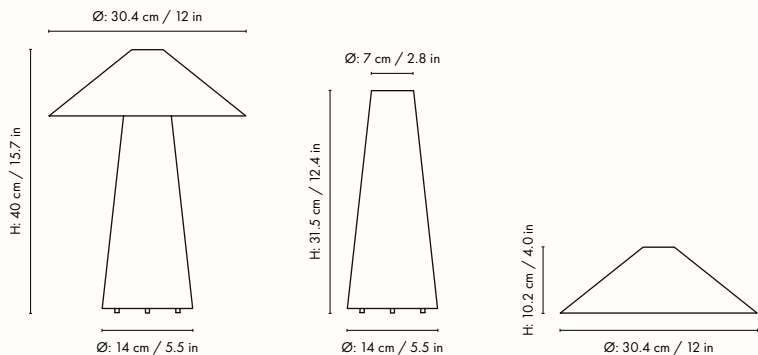

### Measurements

Ø: 45 cm / 17.7 in

Diameter: 45 cm / 17.7 in

Height: 37.2 cm / 14.6 in

## Measurements