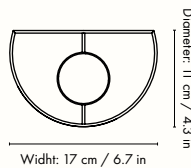

## Information

**Size:** H: 30 x W: 17 x D: 11 cm / H: 11.8 x W: 6.7 x D: 4.3 in

**Material:** Braided rattan. Inside: Iron structure

**Care:** Wipe with a damp cloth

**Info:** Light source: Max 12W LED. Light bulb and electrical cord not included. To find a corresponding electrical cord, please refer to the product fact sheet for Fabric Cords

## Measurements

### Measurements

Ø: 45 cm / 17.7 in

Diameter: 45 cm / 17.7 in

Height: 37.2 cm / 14.6 in