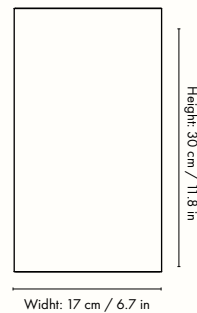

## Information

**Size:** H: 30 x W: 17 x D: 11 cm / H: 11.8 x W: 6.7 x D: 4.3 in

**Material:** Braided rattan. Inside: Iron structure

**Care:** Wipe with a damp cloth

**Info:** Light source: Max 12W LED. Light bulb and electrical cord not included. To find a corresponding electrical cord, please refer to the product fact sheet for Fabric Cords

## Measurements

### Measurements

Ø: 45 cm / 17.7 in

Diameter: 45 cm / 17.7 in

Height: 37.2 cm / 14.6 in