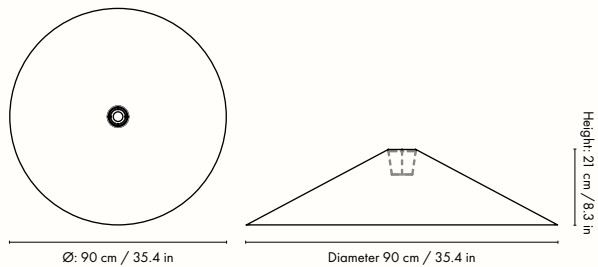

Measurements