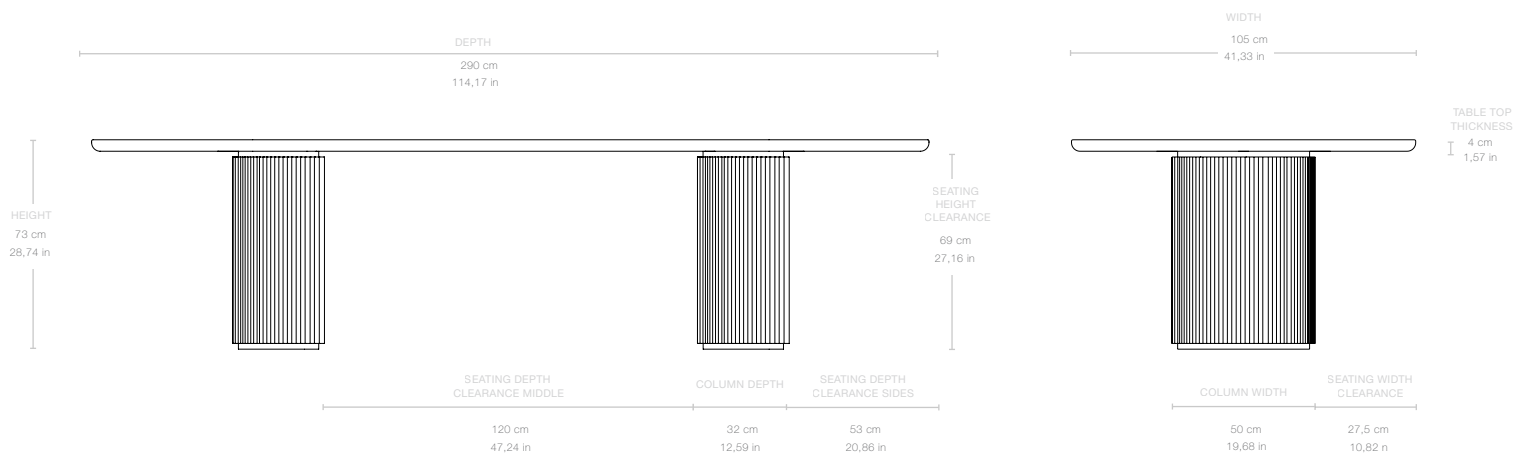

## Dimensions

HEIGHT	73 cm / 28,74 in
DEPTH	290 cm / 114,17 in
WIDTH	105 cm / 41,33 in
TABLE TOP THICKNESS	4 cm / 1,57 in
COLUMN DEPTH	32 cm / 12,59 in
COLUMN WIDTH	50 cm / 19,68 in
SEATING HEIGHT CLEARANCE	69 cm / 27,16 in
SEATING DEPTH CLEARANCE MIDDLE	120 cm / 47,24 in
SEATING DEPTH CLEARANCE SIDES	53 cm / 20,86 in
SEATING WIDTH CLEARANCE	27,5 cm / 10,82 in