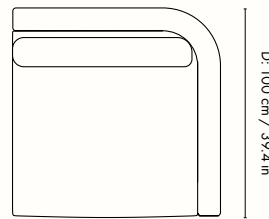

Height: 73 cm / 28.7 in
Width: 91 cm / 35.8 in
Depth: 100 cm / 39.4 in
Seat height: 40.5 cm / 15.9 in
Cushion height: 40 cm / 15.7 in
Cushion width: 90 cm / 35.4 in
Weight: 27 kg / 59.5 lb

Materials and construction

Provided with connection system to link modules together
Including one back cushion
Manufactured in Lithuania

Dimensions

Height: 73 cm / 28.7 in
Width: 100 cm / 39.4 in
Depth: 100 cm / 39.4 in
Seat height: 40.5 cm / 15.9 in
Cushion height: 40 cm / 15.7 in
Cushion width: 90 cm / 35.4 in
Weight: 33 kg / 72.8 lb

Measurements

D: 100 cm / 39.4 in

W: 100 cm / 39.4 in

W: 100 cm / 39.4 in

D: 100 cm / 39.4 in

Dase Sofa - Connecting Corner Module

Design by ferm LIVING

Product details

Provided with connection system to link modules together
Including two back cushions
Manufactured in Lithuania

Dimensions

Height: 73 cm / 28.7 in
Width: 100 cm / 39.4 in
Depth: 100 cm / 39.4 in
Seat height: 40.5 cm / 15.9 in
Cushion height: 40 cm / 15.7 in
Cushion width: 76 cm / 29.9 in
Weight: 35 kg / 77.2 lb