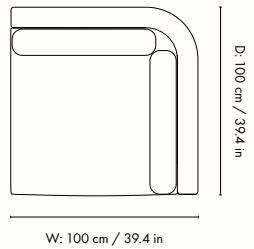

Dase Connecting Corner Module