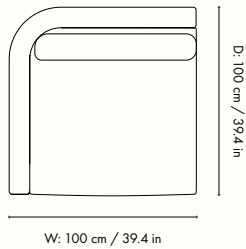

Dase Armrest End Module - Left