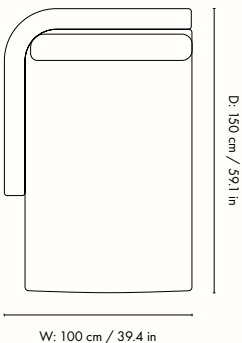

Dase Chaise Longue - Left