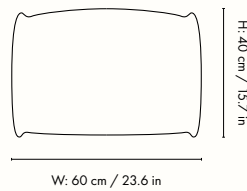

Dase Cushion - Small