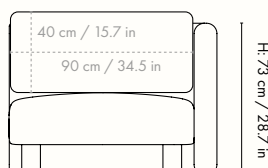

Provided with connection system to link modules together
Including one back cushion
Manufactured in Lithuania

Dimensions

Height: 73 cm / 28.7 in
Width: 100 cm / 39.4 in
Depth: 100 cm / 39.4 in
Seat height: 40.5 cm / 15.9 in
Cushion height: 40 cm / 15.7 in
Cushion width: 90 cm / 35.4 in
Weight: 33 kg / 72.8 lb

Provided with connection system to link modules together
Including two back cushions
Manufactured in Lithuania

Dimensions

Height: 73 cm / 28.7 in
Width: 100 cm / 39.4 in
Depth: 100 cm / 39.4 in
Seat height: 40.5 cm / 15.9 in
Cushion height: 40 cm / 15.7 in
Cushion width: 76 cm / 29.9 in
Weight: 35 kg / 77.2 lb

Dimensions

Height: 73 cm / 28.7 in
Width: 100 cm / 39.4 in
Depth: 150 cm / 59.1 in
Seat height: 40.5 cm / 15.9 in
Cushion height: 40 cm / 15.7 in
Cushion width: 90 cm / 35.4 in
Weight: 40 kg / 88.2 lb

Materials and construction

Measurements

D: 150 cm / 59.1 in

W: 100 cm / 39.4 in

W: 100 cm / 39.4 in

Fabric Options

Dase Collection

Price Group 1

Brushed	
Soft Bouclé	•