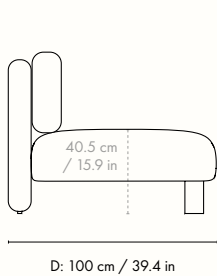

Included leg styles

Measurements