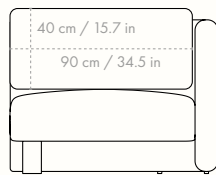

W: 100 cm / 39.4 in