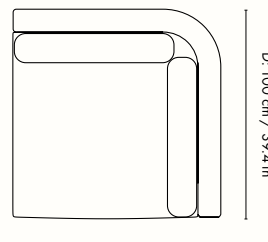

Provided with connection system to link modules together
Including one back cushion
Manufactured in Lithuania

Dimensions

Height: 73 cm / 28.7 in
Width: 100 cm / 39.4 in
Depth: 100 cm / 39.4 in
Seat height: 40.5 cm / 15.9 in
Cushion height: 40 cm / 15.7 in
Cushion width: 90 cm / 35.4 in
Weight: 33 kg / 72.8 lb

Provided with connection system to link modules together
Including two back cushions
Manufactured in Lithuania

Dimensions

Height: 73 cm / 28.7 in
Width: 100 cm / 39.4 in
Depth: 100 cm / 39.4 in
Seat height: 40.5 cm / 15.9 in
Cushion height: 40 cm / 15.7 in
Cushion width: 76 cm / 29.9 in
Weight: 35 kg / 77.2 lb

The mark of responsible forestry

Measurements

D: 100 cm / 39.4 in

W: 100 cm / 39.4 in

W: 100 cm / 39.4 in

D: 100 cm / 39.4 in

Dase Cushion - Small

Design by ferm LIVING

Product details

Manufactured in Lithuania

Can only be purchased together with the Dase modular sofa

Dimensions

Height: 40 cm / 15.7 in

Width: 60 cm / 23.6 in

Weight: 1 kg / 2.2 lb

Materials and construction