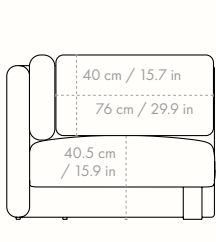

Measurements

D: 100 cm / 39.4 in