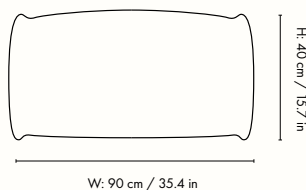

Dase Back Cushion