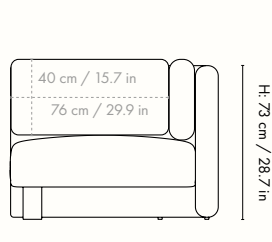

W: 100 cm / 39.4 in