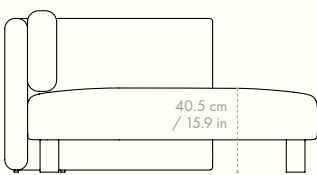

Provided with connection system to link modules together
Including one back cushion
Manufactured in Lithuania

Dimensions

Height: 73 cm / 28.7 in
Width: 100 cm / 39.4 in
Depth: 100 cm / 39.4 in
Seat height: 40.5 cm / 15.9 in
Cushion height: 40 cm / 15.7 in
Cushion width: 90 cm / 35.4 in
Weight: 33 kg / 72.8 lb

Provided with connection system to link modules together
Including two back cushions
Manufactured in Lithuania

Dimensions

Height: 73 cm / 28.7 in
Width: 100 cm / 39.4 in
Depth: 100 cm / 39.4 in
Seat height: 40.5 cm / 15.9 in
Cushion height: 40 cm / 15.7 in
Cushion width: 76 cm / 29.9 in
Weight: 35 kg / 77.2 lb

Dimensions

Height: 73 cm / 28.7 in
Width: 100 cm / 39.4 in
Depth: 150 cm / 59.1 in
Seat height: 40.5 cm / 15.9 in
Cushion height: 40 cm / 15.7 in
Cushion width: 90 cm / 35.4 in
Weight: 40 kg / 88.2 lb

Materials and construction

Measurements

D: 150 cm / 59.1 in

W: 100 cm / 39.4 in

W: 100 cm / 39.4 in

Fabric Options

Dase Collection

Price Group 1

Brushed	
Soft Bouclé	•