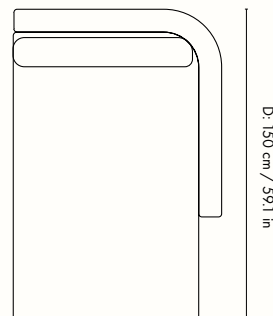

Provided with connection system to link modules together
Including one back cushion
Manufactured in Lithuania

Dimensions

Height: 73 cm / 28.7 in
Width: 100 cm / 39.4 in
Depth: 100 cm / 39.4 in
Seat height: 40.5 cm / 15.9 in
Cushion height: 40 cm / 15.7 in
Cushion width: 90 cm / 35.4 in
Weight: 33 kg / 72.8 lb

Provided with connection system to link modules together
Including two back cushions
Manufactured in Lithuania

Dimensions

Height: 73 cm / 28.7 in
Width: 100 cm / 39.4 in
Depth: 100 cm / 39.4 in
Seat height: 40.5 cm / 15.9 in
Cushion height: 40 cm / 15.7 in
Cushion width: 76 cm / 29.9 in
Weight: 35 kg / 77.2 lb

Dimensions

Height: 73 cm / 28.7 in
Width: 100 cm / 39.4 in
Depth: 150 cm / 59.1 in
Seat height: 40.5 cm / 15.9 in
Cushion height: 40 cm / 15.7 in
Cushion width: 90 cm / 35.4 in
Weight: 40 kg / 88.2 lb

Materials and construction

Measurements

D: 150 cm / 59.1 in

W: 100 cm / 39.4 in

W: 100 cm / 39.4 in

Fabric Options

Dase Collection

Price Group 1

Brushed	
Soft Bouclé	•