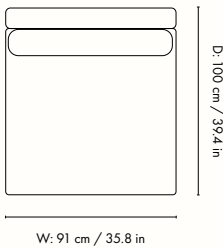

Dase Modular Sofa

The Dase Sofa is a modular system designed with comfort and versatility in mind. This sofa offers enough space for resting, lounging, conversing and cuddling, making it ideal for both formal and informal settings. The sofa's design is highlighted by an upholstered backrest that gracefully follows the sofa's contours, accentuating its contemporary silhouette. Choose between matching upholstered legs for a cohesive look or dark-stained wood legs for a more subtle elegance. Both leg styles are included when purchasing a sofa.

With a commitment to responsible production, the wooden structure of the Dase Sofa is FSC™ certified. As a part of our Made to Order customisation concept, the upholstery for this item can be selected from a range of high-quality fabrics in different colours and patterns to create your custom piece of furniture.

Dase module overview

Dase Center Module