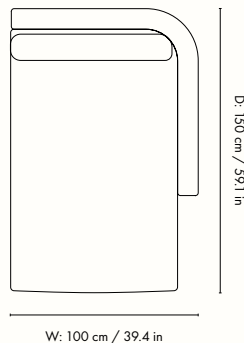

Dase Chaise Longue - Right