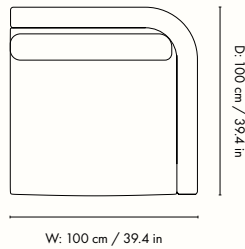

Dase Armrest End Module - Right