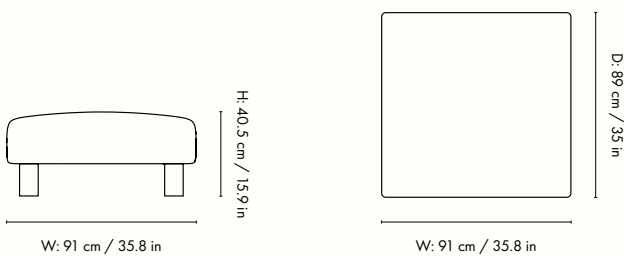

Measurements