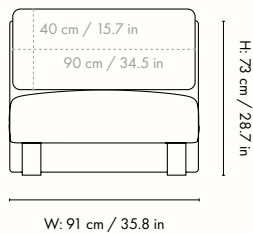

Included leg styles

Measurements