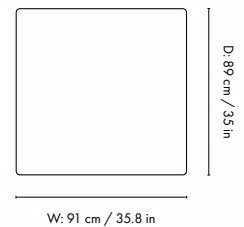

Dase Ottoman