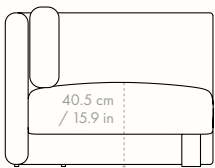

Measurements

D: 100 cm / 39.4 in