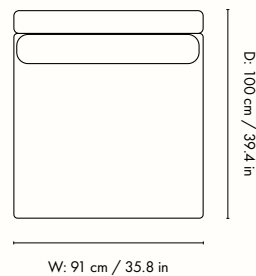

Customisation Options

Fabric qualities

Included leg styles

Measurements