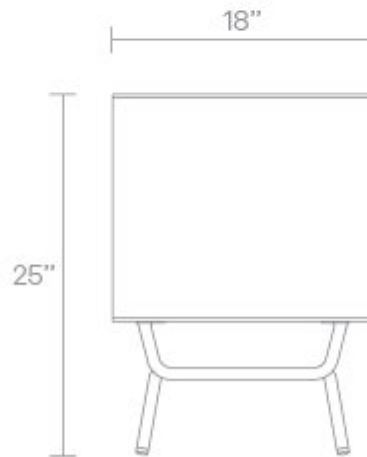

Dang 2 Drawer Nightstand

?Give simple a lift. A powder-coated steel base props up a refined, unassuming silhouette. Antique brass pulls keep it pretty. Soft-close drawers keep it quiet. Available in a bevy of sizes to stylishly store your unmentionables and mentionables. All worth mentioning. Shop the entire Dang Collection

Product Details

- Antique brass drawer pulls that patina over time
- Soft close drawers for smooth closure
- Adjustable leveling foot glides
- Finished back
- Marine Blue, Navy Green, Risk-Averse Grey and White: painted oak veneer over wood case with matching powder-coated legs
- Walnut: walnut veneer over wood case with putty powder-coated legs
- Ships fully assembled

* Spring Sale prices valid through 5/7/2023

DA1-2NTSND-MR	MARINE BLUE	$650 ~~$520~~
DA1-2NTSND-NG	NAVY GREEN	$650 ~~$520~~
DA1-2NTSND-GY	RISK-AVERSE GREY	$650 ~~$520~~
DA1-2NTSND-WL	WALNUT / PUTTY GREY	$750 ~~$600~~
DA1-2NTSND-WH	WHITE	$650 ~~$520~~

Are you a trade professional? Visit bludot.com/trade-contract