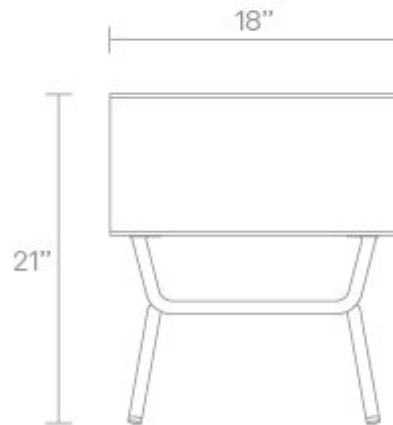

## Dang 1 Drawer Nightstand

?Give simple a lift. A powder-coated steel base props up a refined, unassuming silhouette. Antique brass pulls keep it pretty. Soft-close drawers keep it quiet. Available in a bevy of sizes to stylishly store your unmentionables and mentionables. All worth mentioning. Shop the entire Dang Collection