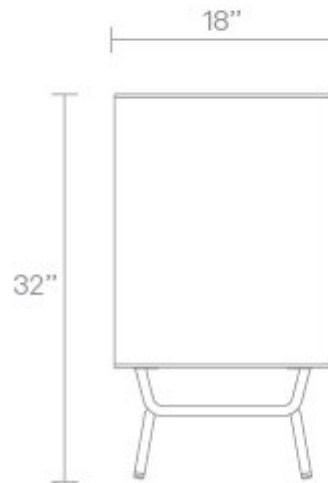

## Dang 3 Drawer Dresser

?Give simple a lift. A powder-coated steel base props up a refined, unassuming silhouette. Antique brass pulls keep it pretty. Soft-close drawers keep it quiet. Available in a bevy of sizes to stylishly store your unmentionables and mentionables. All worth mentioning. Shop the entire Dang Collection