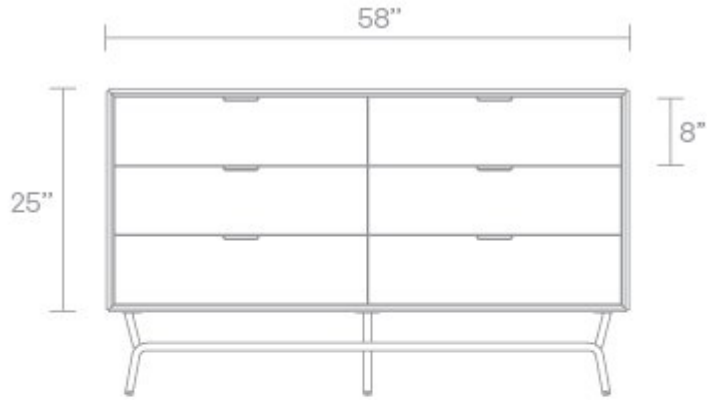

## Dang 6 Drawer Dresser

?Give simple a lift. A powder-coated steel base props up a refined, unassuming silhouette. Antique brass pulls keep it pretty. Soft-close drawers keep it quiet. Available in a bevy of sizes to stylishly store your unmentionables and mentionables. All worth mentioning. Shop the entire Dang Collection