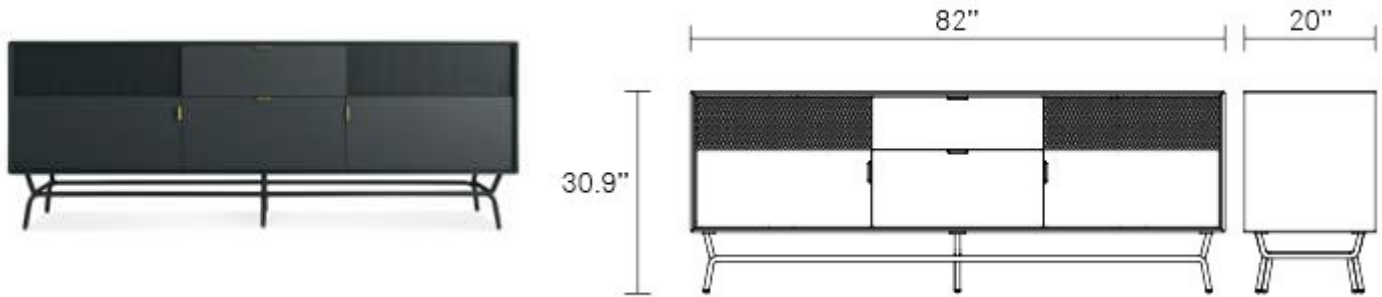

Dang 1 Door / 3 Drawer Console

Perforated steel door front allows use of remotes without spoiling the view. Brass details and powder-coated steel base. Shop the entire Dang Collection

Product Details

- Powder-coated perforated steel door fronts allow use of remotes
- Antique brass door and drawer pulls that patina over time
- Powder-coated steel base with leveling feet
- Buffers at shelves for soft-close doors
- Cord management escapes
- Adjustable interior shelves
- Finished back
- Marine Blue, Navy Green, Risk-Averse Grey and White: painted oak veneer over wood case; perforated steel and legs match case
- Walnut: walnut veneer over wood case; grey perforated steel and legs
- Ships fully assembled

* Spring Sale prices valid through 5/7/2023

DA1-BUFFET-MR
DA1-BUFFET-NG
DA1-BUFFET-GY
DA1-BUFFET-WL
DA1-BUFFET-WH

MARINE BLUE
NAVY GREEN
RISK-AVERSE GREY
WALNUT / PUTTY GREY
WHITE

~~\$2,395~~ **\$1,916**
~~\$2,395~~ **\$1,916**
~~\$2,395~~ **\$1,916**
~~\$2,495~~ **\$1,996**
~~\$2,395~~ **\$1,916**

Are you a trade professional? Visit bludot.com/trade-contract

Dang 2 Door / 2 Drawer Console

Perforated steel door fronts on this modern credenza allows use of remotes without spoiling the view. Brass details and powder-coated steel base. Shop the entire Dang Collection