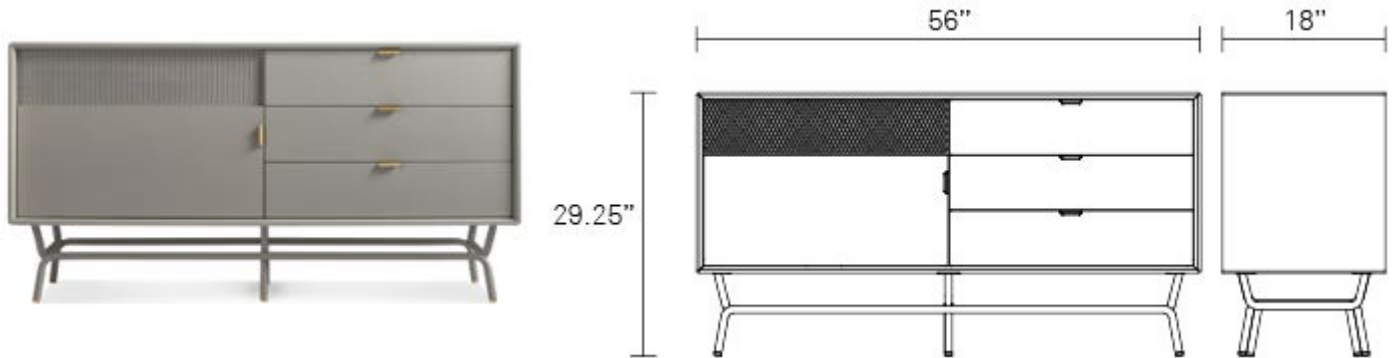

Dang 1 Door / 3 Drawer Console

Perforated steel door front allows use of remotes without spoiling the view. Brass details and powder-coated steel base. Shop the entire Dang Collection

Product Details

- Powder-coated perforated steel door fronts allow use of remotes
- Antique brass door and drawer pulls that patina over time
- Powder-coated steel base with leveling feet
- Buffers at shelves for soft-close doors
- Cord management escapes
- Adjustable interior shelves
- Finished back
- Marine Blue, Navy Green, Risk-Averse Grey and White: painted oak veneer over wood case; perforated steel and legs match case
- Walnut: walnut veneer over wood case; grey perforated steel and legs
- Ships fully assembled

* Spring Sale prices valid through 5/7/2023

DA1-BUFFET-MR
DA1-BUFFET-NG
DA1-BUFFET-GY
DA1-BUFFET-WL
DA1-BUFFET-WH

MARINE BLUE
NAVY GREEN
RISK-AVERSE GREY
WALNUT / PUTTY GREY
WHITE

~~\$2,395~~ **\$1,916**
~~\$2,395~~ **\$1,916**
~~\$2,395~~ **\$1,916**
~~\$2,495~~ **\$1,996**
~~\$2,395~~ **\$1,916**

Are you a trade professional? Visit bludot.com/trade-contract

Dang 2 Door / 2 Drawer Console

Perforated steel door fronts on this modern credenza allows use of remotes without spoiling the view. Brass details and powder-coated steel base. Shop the entire Dang Collection