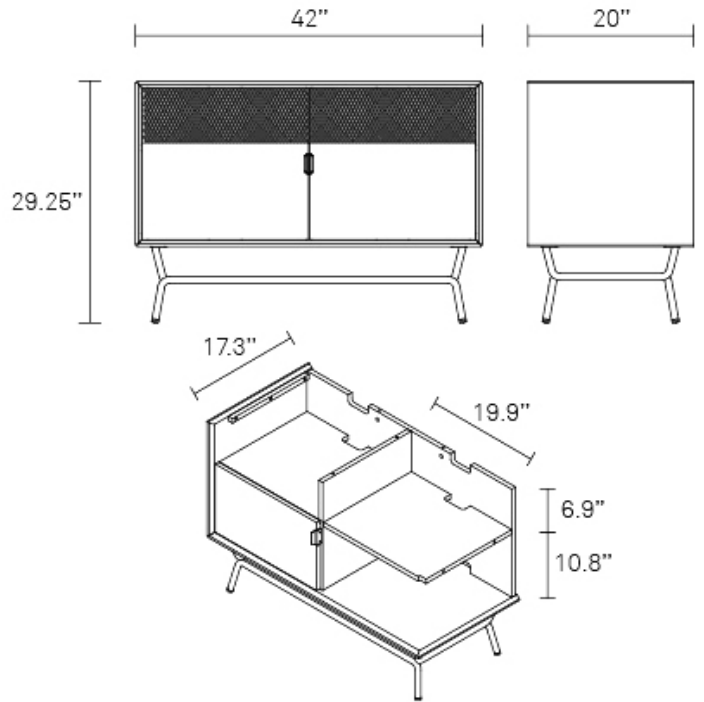

Dang Media Stand

Perforated steel door fronts allow use of remotes without spoiling the view. Brass details and powder-coated steel base. Shop the entire Dang Collection

Product Details

- Powder-coated perforated steel door fronts allow use of remotes
- Antique brass door and drawer pulls
- Powder-coated steel base with leveling feet
- Buffers at shelves for soft-close doors
- Cord management escapes
- Fixed interior shelves
- Finished back
- Ships fully assembled
- Marine Blue, Risk-Averse Grey and White: Painted oak veneer over wood case; Perforated steel and legs match case
- Walnut: Walnut veneer over wood case; Grey perforated steel and legs