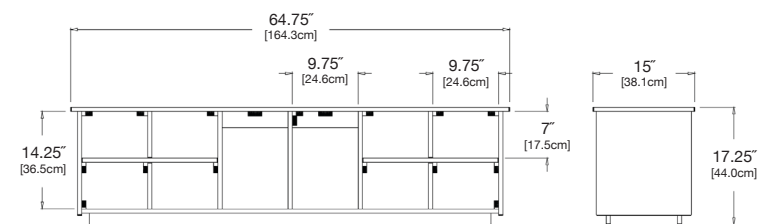

sky: color code SB

sunset: color code OR

cubby 44

SKU: Shoe: SG-CB44S-(color code)
Boot: SG-CB44B-(color code)

dimensions:
width: 44" (111.8cm)
depth: 15" (38.1cm)
height: 17.25" (44.0cm)

weight:
65 lbs (29.5kg)

use with:
brodie wall hooks

shipping dimensions: 18" x 4" x 48"
shipping weight: 77.5 lbs (35.1kg)

cubby 65

SKU: Shoe: SG-CB65S-(color code)
Boot: SG-CB65B-(color code)

dimensions:
width: 64.75" (164.3cm)
depth: 15" (38.1cm)
height: 17.25" (44.0cm)

weight:
94.5 lbs (42.9kg)

use with:
brodie wall hooks

shipping dimensions: 18" x 4" x 66"
shipping weight: 111 lbs (50.3kg)