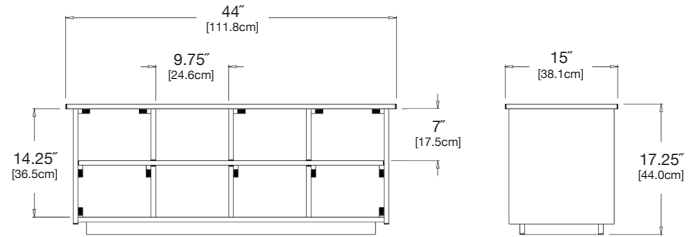

sky: color code SB

sunset: color code OR

cubby 44

SKU: Shoe: SG-CB44S-(color code)
Boot: SG-CB44B-(color code)

dimensions:
width: 44" (111.8cm)
depth: 15" (38.1cm)
height: 17.25" (44.0cm)

weight:
65 lbs (29.5kg)

use with:
brodie wall hooks

shipping dimensions: 18" x 4" x 48"
shipping weight: 77.5 lbs (35.1kg)

cubby 65

SKU: Shoe: SG-CB65S-(color code)
Boot: SG-CB65B-(color code)

dimensions:
width: 64.75" (164.3cm)
depth: 15" (38.1cm)
height: 17.25" (44.0cm)

weight:
94.5 lbs (42.9kg)

use with:
brodie wall hooks

shipping dimensions: 18" x 4" x 66"
shipping weight: 111 lbs (50.3kg)