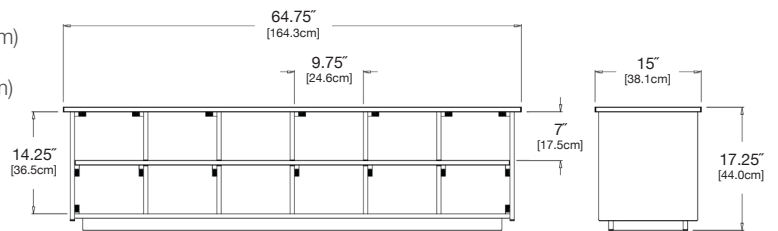

sky: color code SB

sunset: color code OR

cubby 44

SKU: Shoe: SG-CB44S-(color code)
Boot: SG-CB44B-(color code)

dimensions:
width: 44" (111.8cm)
depth: 15" (38.1cm)
height: 17.25" (44.0cm)

weight:
65 lbs (29.5kg)

use with:
brodie wall hooks

shipping dimensions: 18" x 4" x 48"
shipping weight: 77.5 lbs (35.1kg)

cubby 65

SKU: Shoe: SG-CB65S-(color code)
Boot: SG-CB65B-(color code)

dimensions:
width: 64.75" (164.3cm)
depth: 15" (38.1cm)
height: 17.25" (44.0cm)

weight:
94.5 lbs (42.9kg)

use with:
brodie wall hooks

shipping dimensions: 18" x 4" x 66"
shipping weight: 111 lbs (50.3kg)