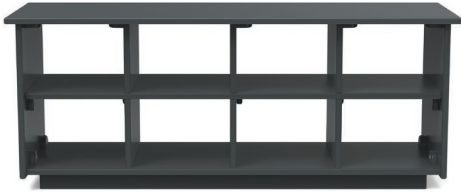

cubby 44

cubby 44
+ boot holes

cubby 65

cubby 65
+ boot holes

charcoal: color code CG

also available:

hello bench

collection:
storage

material:
HDPE

shipped flat packed
some assembly required

black: color code BL

cloud: color code CW

leaf: color code LG

apple red: color code AR

driftwood: color code DW

navy blue: color code NB

sky: color code SB

sunset: color code OR

cubby 44

SKU: Shoe: SG-CB44S-(color code)
Boot: SG-CB44B-(color code)

dimensions:
width: 44" (111.8cm)
depth: 15" (38.1cm)
height: 17.25" (44.0cm)

weight:
65 lbs (29.5kg)

use with:
brodie wall hooks

shipping dimensions: 18" x 4" x 48"
shipping weight: 77.5 lbs (35.1kg)

cubby 65

SKU: Shoe: SG-CB65S-(color code)
Boot: SG-CB65B-(color code)

dimensions:
width: 64.75" (164.3cm)
depth: 15" (38.1cm)
height: 17.25" (44.0cm)