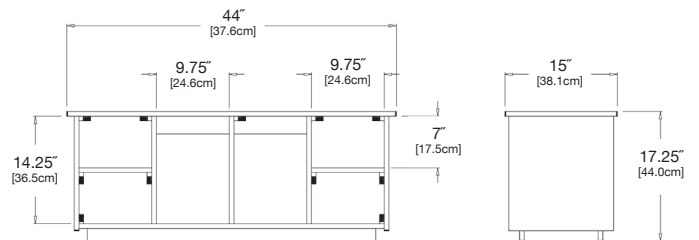

sky: color code SB

sunset: color code OR

cubby 44

SKU: Shoe: SG-CB44S-(color code)
Boot: SG-CB44B-(color code)

dimensions:
width: 44" (111.8cm)
depth: 15" (38.1cm)
height: 17.25" (44.0cm)

weight:
65 lbs (29.5kg)

use with:
brodie wall hooks

shipping dimensions: 18" x 4" x 48"
shipping weight: 77.5 lbs (35.1kg)

cubby 65

SKU: Shoe: SG-CB65S-(color code)
Boot: SG-CB65B-(color code)

dimensions:
width: 64.75" (164.3cm)
depth: 15" (38.1cm)
height: 17.25" (44.0cm)

weight:
94.5 lbs (42.9kg)

use with:
brodie wall hooks

shipping dimensions: 18" x 4" x 66"
shipping weight: 111 lbs (50.3kg)