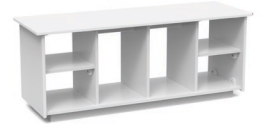

cubby 44

cubby 44
+ boot holes

cubby 65

cubby 65
+ boot holes

charcoal: color code CG

also available:

hello bench

collection:
storage

material:
HDPE

shipped flat packed
some assembly required

black: color code BL

cloud: color code CW

leaf: color code LG

apple red: color code AR

driftwood: color code DW

navy blue: color code NB

sky: color code SB

sunset: color code OR

cubby 44

SKU: Shoe: SG-CB44S-(color code)
Boot: SG-CB44B-(color code)

dimensions:
width: 44" (111.8cm)
depth: 15" (38.1cm)
height: 17.25" (44.0cm)

weight:
65 lbs (29.5kg)

use with:
brodie wall hooks

shipping dimensions: 18" x 4" x 48"
shipping weight: 77.5 lbs (35.1kg)

cubby 65

SKU: Shoe: SG-CB65S-(color code)
Boot: SG-CB65B-(color code)

dimensions:
width: 64.75" (164.3cm)
depth: 15" (38.1cm)
height: 17.25" (44.0cm)