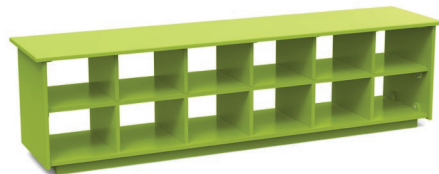

cubby 65

SKU: Shoe: SG-CB65S-(color code)
Boot: SG-CB65B-(color code)

dimensions:
width: 64.75" (164.3cm)
depth: 15" (38.1cm)
height: 17.25" (44.0cm)

weight:
94.5 lbs (42.9kg)