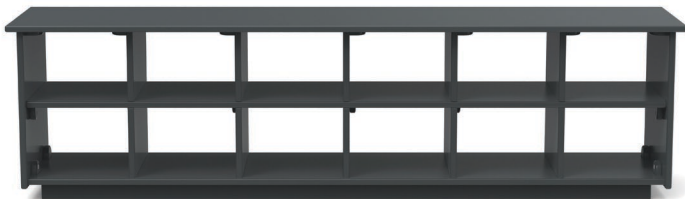

cubby 44

cubby 44
+ boot holes

cubby 65

cubby 65
+ boot holes

charcoal: color code CG

also available:

hello bench

collection:
storage

material:
HDPE

shipped flat packed
some assembly required

black: color code BL

cloud: color code CW

leaf: color code LG

apple red: color code AR

driftwood: color code DW

navy blue: color code NB

sky: color code SB

sunset: color code OR

cubby 44

SKU: Shoe: SG-CB44S-(color code)
Boot: SG-CB44B-(color code)

dimensions:
width: 44" (111.8cm)
depth: 15" (38.1cm)
height: 17.25" (44.0cm)

weight:
65 lbs (29.5kg)

use with:
brodie wall hooks

shipping dimensions: 18" x 4" x 48"
shipping weight: 77.5 lbs (35.1kg)

cubby 65

SKU: Shoe: SG-CB65S-(color code)
Boot: SG-CB65B-(color code)

dimensions:
width: 64.75" (164.3cm)
depth: 15" (38.1cm)
height: 17.25" (44.0cm)