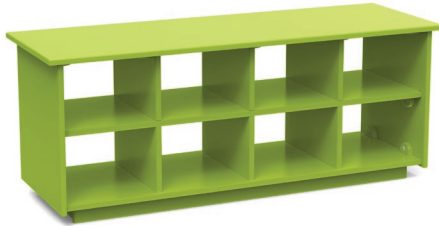

material:
HDPE

shipped flat packed
some assembly required

black: color code BL

cloud: color code CW

leaf: color code LG

apple red: color code AR

driftwood: color code DW

navy blue: color code NB

sky: color code SB

sunset: color code OR

cubby 44

SKU: Shoe: SG-CB44S-(color code)
Boot: SG-CB44B-(color code)

dimensions:
width: 44" (111.8cm)
depth: 15" (38.1cm)
height: 17.25" (44.0cm)

weight:
65 lbs (29.5kg)

use with:
brodie wall hooks

shipping dimensions: 18" x 4" x 48"
shipping weight: 77.5 lbs (35.1kg)

cubby 65

SKU: Shoe: SG-CB65S-(color code)
Boot: SG-CB65B-(color code)

dimensions:
width: 64.75" (164.3cm)
depth: 15" (38.1cm)
height: 17.25" (44.0cm)