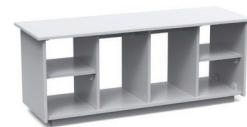

cubby 44

cubby 44
+ boot holes

cubby 65

cubby 65
+ boot holes

charcoal: color code CG

also available:

hello bench

collection:
storage

material:
HDPE

shipped flat packed
some assembly required

black: color code BL

cloud: color code CW

leaf: color code LG

apple red: color code AR

driftwood: color code DW

navy blue: color code NB

sky: color code SB

sunset: color code OR

cubby 44

SKU: Shoe: SG-CB44S-(color code)
Boot: SG-CB44B-(color code)

dimensions:
width: 44" (111.8cm)
depth: 15" (38.1cm)
height: 17.25" (44.0cm)

weight:
65 lbs (29.5kg)