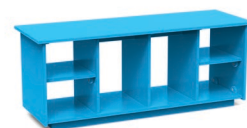

material:
HDPE

shipped flat packed
some assembly required

black: color code BL

cloud: color code CW

leaf: color code LG

apple red: color code AR

driftwood: color code DW

navy blue: color code NB

sky: color code SB

sunset: color code OR

cubby 44

SKU: Shoe: SG-CB44S-(color code)
Boot: SG-CB44B-(color code)

dimensions:
width: 44" (111.8cm)
depth: 15" (38.1cm)
height: 17.25" (44.0cm)

weight:
65 lbs (29.5kg)