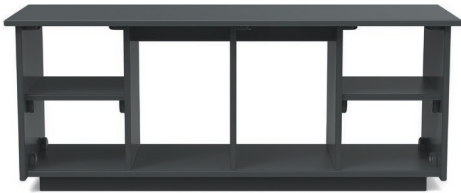

cubby 44

cubby 44
+ boot holes

cubby 65

cubby 65
+ boot holes

charcoal: color code CG

also available:

hello bench

collection:
storage

material:
HDPE

shipped flat packed
some assembly required

black: color code BL

cloud: color code CW

leaf: color code LG

apple red: color code AR

driftwood: color code DW

navy blue: color code NB

sky: color code SB

sunset: color code OR

cubby 44

SKU: Shoe: SG-CB44S-(color code)
Boot: SG-CB44B-(color code)

dimensions:
width: 44" (111.8cm)
depth: 15" (38.1cm)
height: 17.25" (44.0cm)

weight:
65 lbs (29.5kg)

use with:
brodie wall hooks

shipping dimensions: 18" x 4" x 48"
shipping weight: 77.5 lbs (35.1kg)

cubby 65

SKU: Shoe: SG-CB65S-(color code)
Boot: SG-CB65B-(color code)

dimensions:
width: 64.75" (164.3cm)
depth: 15" (38.1cm)
height: 17.25" (44.0cm)