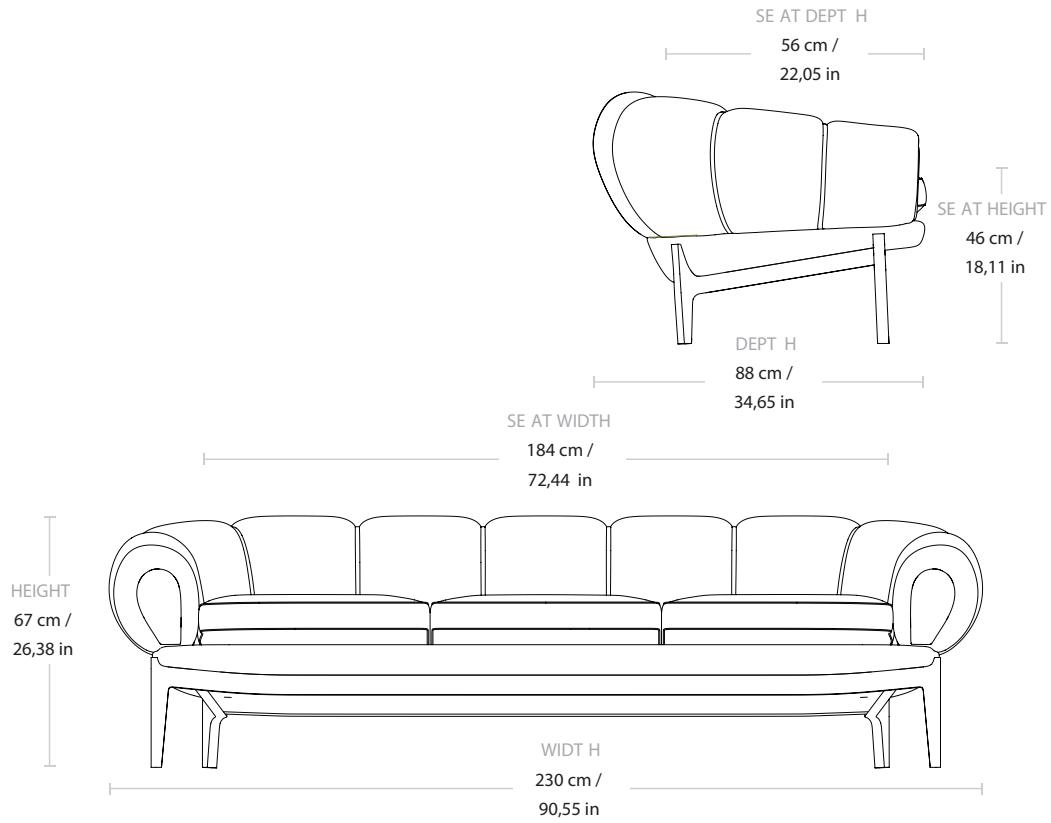

Materials & Finishes

BASE FINISH

Oiled Oak, Oiled Walnut

MATERIALS

Solid Oak, Solid American Walnut, Wooden Frame, Polyurethane Foam, Feathers

Dimensions

| | |
|----------------|-------------------|
| WIDTH | 230 cm / 90,55 in |
| DEPTH | 88 cm / 34,65 in |
| HEIGHT | 67 cm / 26,38 in |
| SEAT WIDTH | 184 cm / 72,44 in |
| SEAT DEPTH | 56 cm / 22,05 in |
| SEAT HEIGHT | 46 cm / 18,11 in |
| ARMREST HEIGHT | 57 cm / 22,44 in |

Weight

| | |
|--------------|--------------------|
| TOTAL WEIGHT | 61 kg / 134,48 lbs |
|--------------|--------------------|

Upholstery Consumption

FABRIC

X 140 CM FABRIC WIDTH / X 55 IN FABRIC WIDTH

FULLY UPHOLSTERED 850 cm / 335 in

LEATHER

FULLY UPHOLSTERED 18,5 m² / 199,2 ft²

Number of parcels 1

PACKAGING LENGTH 234 cm / 92,13 in

PACKAGING WIDTH 91 cm / 35,83 in

PACKAGING HEIGHT 71,5 cm / 28,15 in

PACKAGING WEIGHT 15,1 kg / 33,29 lbs