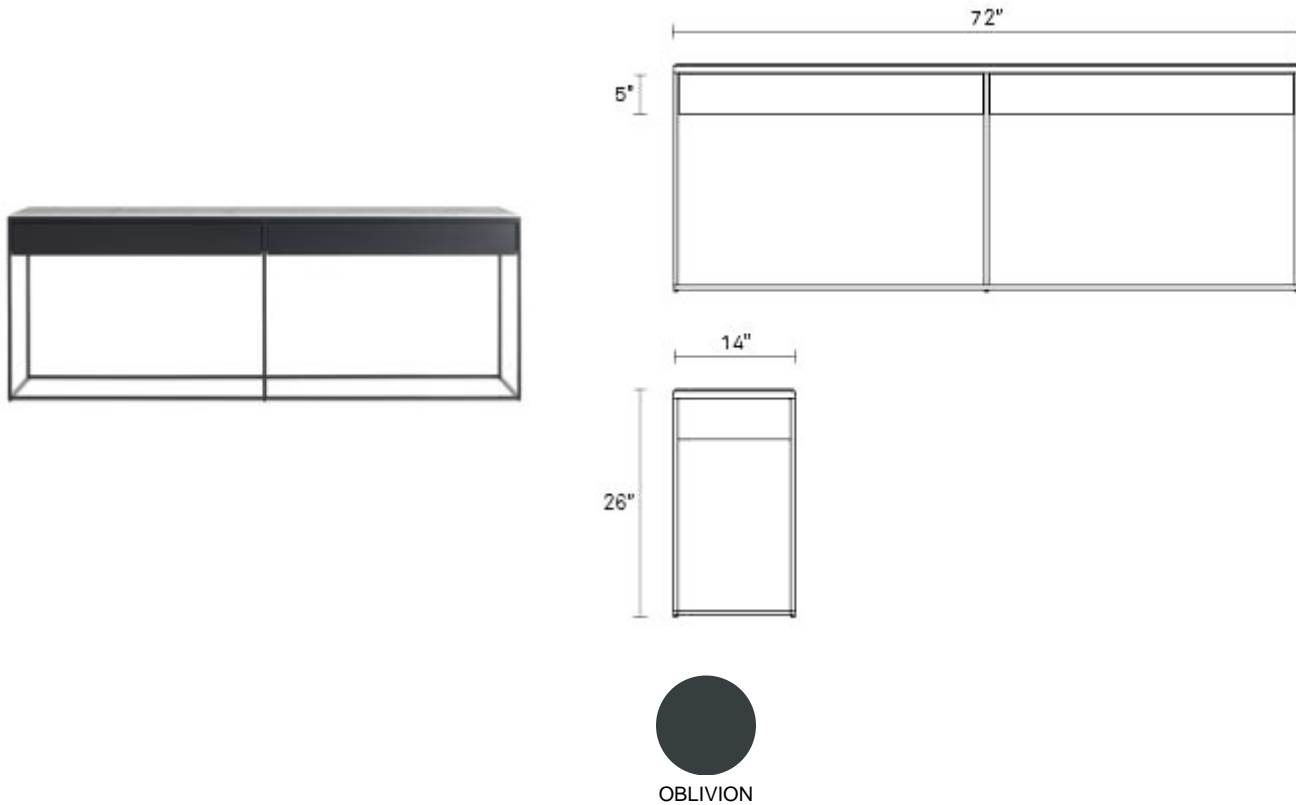

* Spring Sale prices valid through 5/7/2023

Are you a trade professional? Visit bludot.com/trade-contract

BLUDOT.COM

TEL 844.425.8368

service@bludot.com

Construct 2 Drawer Console

Pretty is not Construct's only superpower. It's also really freaking useful. Elemental geometric structure is elevated by a timeless combination of materials, and steel and Carrara marble get together to help get your space together. Shop the entire Construct Collection

CN1-2DRCNS-OB

OBLIVION

\$2,195 **\$1,756**

Product Details

- Carrara marble top
- Powder-coated steel base
- Leveling feet
- Soft-close undermount drawer slides
- Base ships fully assembled; marble top must be placed on base
- This product is heavy. Grab a buddy or two when moving
- Anti-tip kit included