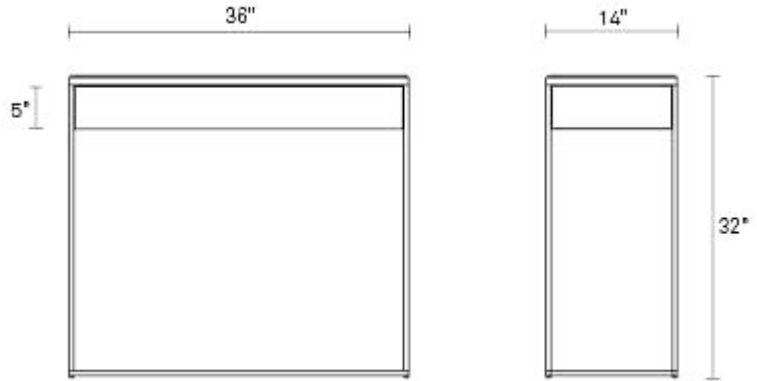

Construct 1 Drawer Console

Pretty is not Construct's only superpower. It's also really freaking useful. Elemental geometric structure is elevated by a timeless combination of materials, and steel and Carrara marble get together to help get your space together. Shop the entire Construct Collection

OBLIVION

CN1-1DRCNS-OB

OBLIVION

$1,595 **$1,276**

Product Details

- Carrara marble top
- Powder-coated steel base
- Leveling feet
- Soft-close undermount drawer slides
- Base ships fully assembled; marble top must be placed on base
- This product is heavy. Grab a buddy or two when moving
- Anti-tip kit included

* Spring Sale prices valid through 5/7/2023

Are you a trade professional? Visit bludot.com/trade-contract

BLUDOT.COM

TEL 844.425.8368

service@bludot.com