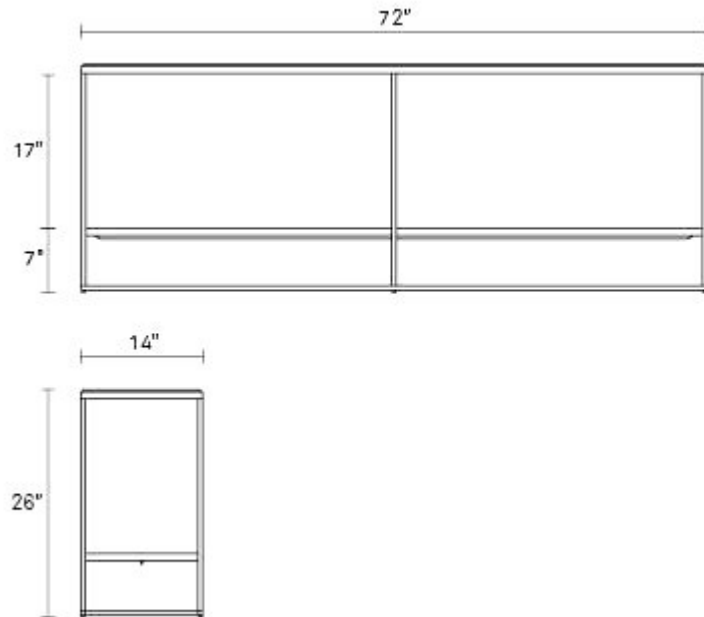

Construct Console

Pretty is not Construct's only superpower. It's also really freaking useful. Elemental geometric structure is elevated by a timeless combination of materials, and steel and Carrara marble get together to help get your space together. Shop the entire Construct Collection

OBLIVION

CN1-CONSOL-OB

OBLIVION

$1,895 **$1,516**

Product Details

- Carrara marble top
- Powder-coated steel base
- Leveling feet
- Base ships fully assembled; marble top must be placed on base
- This product is heavy. Grab a buddy or two when moving
- Anti-tip kit included

* Spring Sale prices valid through 5/7/2023

Are you a trade professional? Visit bludot.com/trade-contract

BLUDOT.COM

TEL 844.425.8368

service@bludot.com