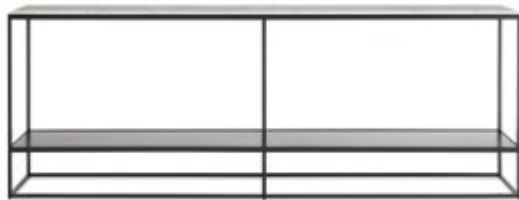

OBLIVION

CN1-CONSOL-OB

OBLIVION

\$1,895 **\$1,516**

Product Details

- Carrara marble top
- Powder-coated steel base
- Leveling feet
- Base ships fully assembled; marble top must be placed on base
- This product is heavy. Grab a buddy or two when moving
- Anti-tip kit included