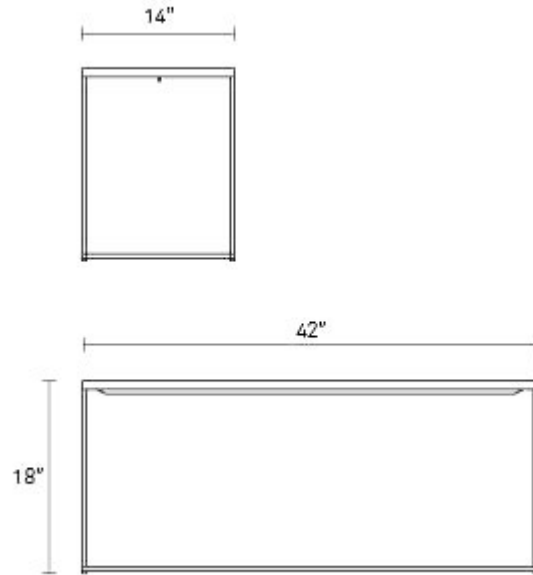

## Construct 42" Bench

A thin powder-coated steel base creates a minimalist geometric form. Designed to be used as bench seating or a coffee table, Construct features an inset felt top, available in multiple colors, for added warmth. Leveling feet provide added stability. 72" bench also available. Shop the entire Construct Collection