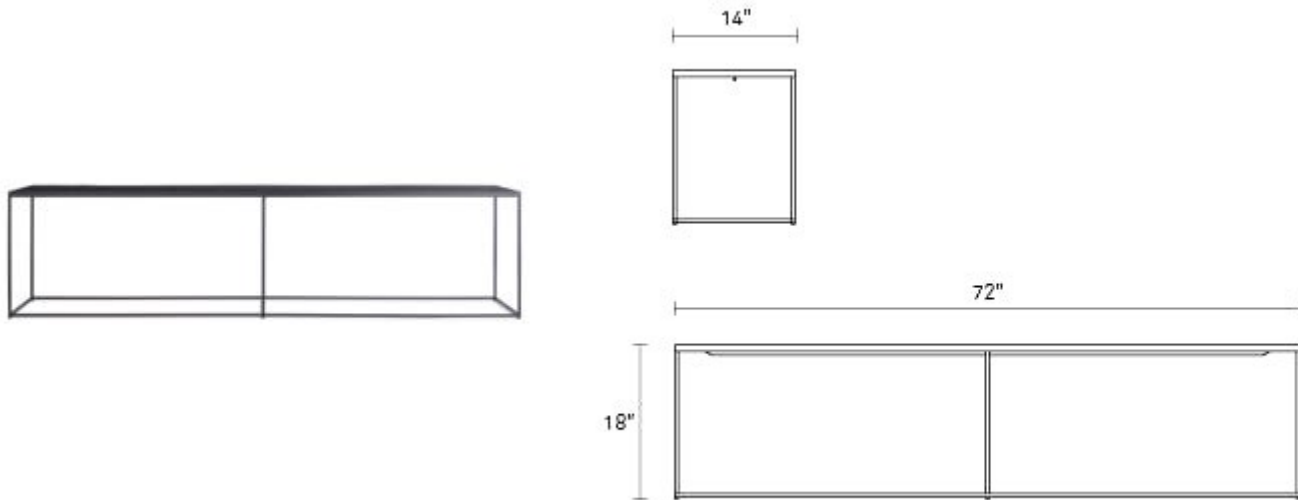

## Construct 72" Bench

A thin powder-coated steel base creates a minimalist geometric form. Designed to be used as bench seating or a coffee table, Construct features an inset felt top, available in multiple colors, for added warmth. Leveling feet provide added stability. 42" bench also available. Shop the entire Construct Collection