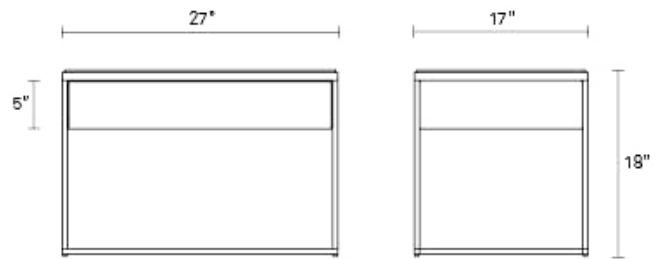

OBLIVION

Product Details

CN1-NTSTND-OB

OBLIVION

\$799.00

- Carrara marble top
- Powder-coated steel base
- Leveling feet
- Soft-close undermount drawer slides
- Base ships fully assembled; marble top must be placed on base
- This product is heavy. Grab a buddy or two when moving
- Anti-tip kit included