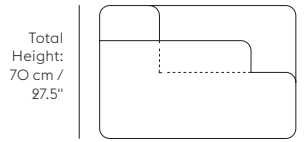

## DIMENSIONS

W 326 cm / 128"

D 92 cm / 36.2"

H 70 cm / 27.6"  
 SH 42 cm / 16.5"

W 326 cm / 128"

D 150 cm / 59"

Seat Depth:  
 64 cm / 25.5"

Total Height:  
 70 cm / 27.5"

Seat Height:  
 42 cm / 16.5"

Armrest Height:  
 56 cm / 22"

Total Depth:  
 92 cm / 36.2"