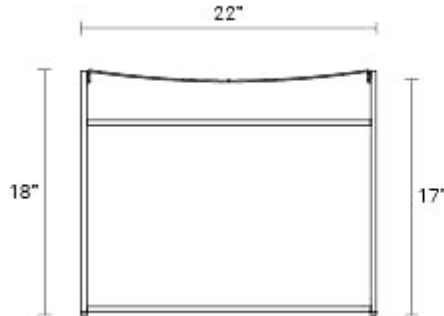

Common Leather Stool

Deceptively simple but far from ordinary, the Common Stool marries a thick natural leather sling and unfussy steel powder-coated base.

BLACK / NIGHT LEATHER

FLW RED / DAY LEATHER

MARINE BLUE / DAY LEATHER

WHITE / DAY LEATHER

Product Details

- Powder-coated steel base with rubber feet
- Leather sling seat
- Ships fully assembled

* Spring Sale prices valid through 5/7/2023

CM1-STLBLK-BK
CM1-STLDAY-RD
CM1-STLDAY-BL
CM1-STLDAY-WH

BLACK / NIGHT LEATHER
FLW RED / DAY LEATHER
MARINE BLUE / DAY LEATHER
WHITE / DAY LEATHER

$425 ~~$340~~
$425 ~~$340~~
$425 ~~$340~~
$425 ~~$340~~

Are you a trade professional? Visit bludot.com/trade-contract

BLUDOT.COM

TEL 844.425.8368

service@bludot.com