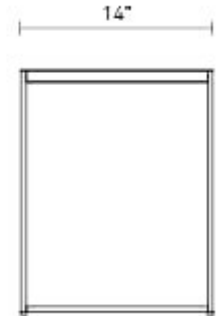

Common Leather Stool

Deceptively simple but far from ordinary, the Common Stool marries a thick natural leather sling and unfussy steel powder-coated base.

BLACK / NIGHT LEATHER

FLW RED / DAY LEATHER

MARINE BLUE / DAY LEATHER

WHITE / DAY LEATHER

Product Details

- Powder-coated steel base with rubber feet
- Leather sling seat
- Ships fully assembled

* Spring Sale prices valid through 5/7/2023

CM1-STLBLK-BK
CM1-STLDAY-RD
CM1-STLDAY-BL
CM1-STLDAY-WH

BLACK / NIGHT LEATHER
FLW RED / DAY LEATHER
MARINE BLUE / DAY LEATHER
WHITE / DAY LEATHER

$425 ~~$340~~
$425 ~~$340~~
$425 ~~$340~~
$425 ~~$340~~

Are you a trade professional? Visit bludot.com/trade-contract

BLUDOT.COM

TEL 844.425.8368

service@bludot.com