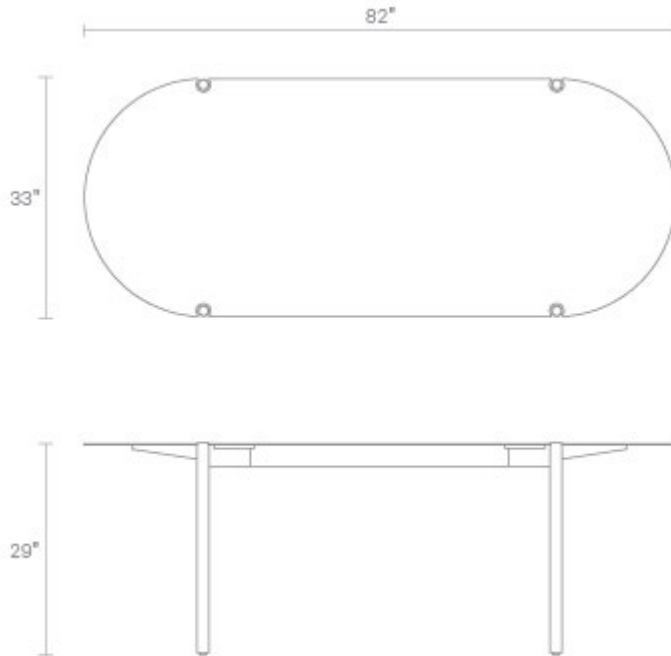

## Comeuppance Capsule Shape 82" Dining Table

Flaunting a wafer-thin top and legs to there, Comeuppance always makes for a satisfying meal. Surprising tabletop leg detail ensures there's never a dull moment. Powder-coated aluminum frame set to brave the elements indoors or outdoors, come clouds or crowds. Also available in 80" table. Shop the entire Comeuppance Collection