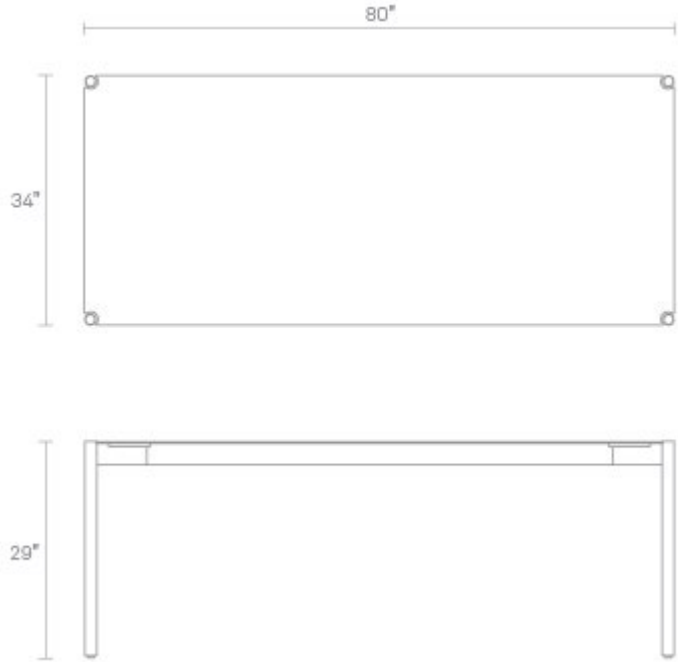

Comeuppance 80" Dining Table

Flaunting a wafer-thin top and legs to there, Comeuppance always makes for a satisfying meal. Surprising tabletop leg detail ensures there's never a dull moment. Powder-coated aluminum frame set to brave the elements indoors or outdoors, come clouds or crowds. Also available in 82" capsule table. Shop the entire Comeuppance Collection

Product Details

- Suitable for indoor or outdoor use?
- Seats six comfortably with maximum seating for eight?
- Powder-coated aluminum frame? is lightweight, durable and corrosion resistant
- Adjustable feet glides for leveling?
- To protect the products finish and to extend the life of your outdoor furniture, store in dry location when not in use or during periods of inclement weather
- We cannot warrant against chipping, scuffing, fading or corrosion, especially in seaside or harsh urban environments
- BIFMA rated?
- Some assembly required