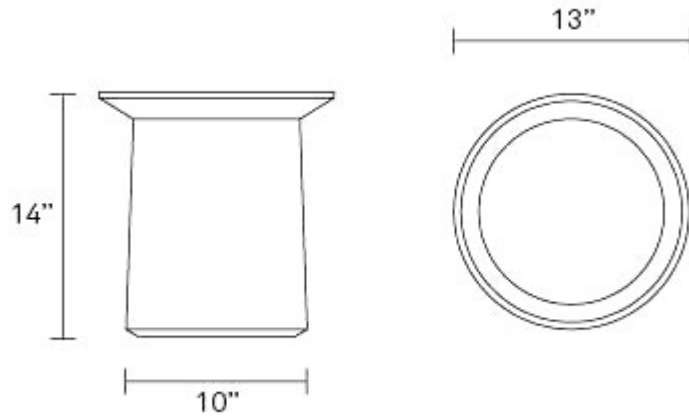

Coco Low Side Table

Simplicity is the key to elegance. Solid black-stained acacia wood is runway ready in three beautiful table shapes that will never go out of fashion. Tabletop has a gentle beveled edge detail to dress up any room. Available in three sizes. Shop the entire Coco Collection

* Spring Sale prices valid through 5/7/2023

Are you a trade professional? Visit bludot.com/trade-contract

BLUDOT.COM

TEL 844.425.8368

service@bludot.com

Coco Tall Side Table

Simplicity is the key to elegance. Solid black-stained acacia wood is runway ready in three beautiful table shapes that will never go out of fashion. Tabletop has a gentle beveled edge detail to dress up any room. Available in three sizes. Shop the entire Coco Collection