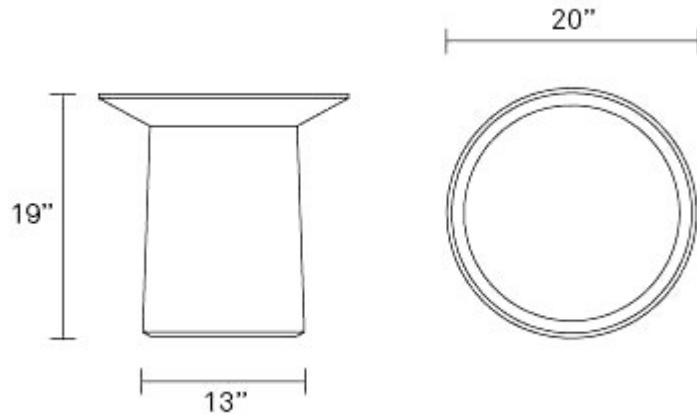

* Spring Sale prices valid through 5/7/2023

Are you a trade professional? Visit bludot.com/trade-contract

BLUDOT.COM

TEL 844.425.8368

service@bludot.com

Coco Tall Side Table

Simplicity is the key to elegance. Solid black-stained acacia wood is runway ready in three beautiful table shapes that will never go out of fashion. Tabletop has a gentle beveled edge detail to dress up any room. Available in three sizes. Shop the entire Coco Collection