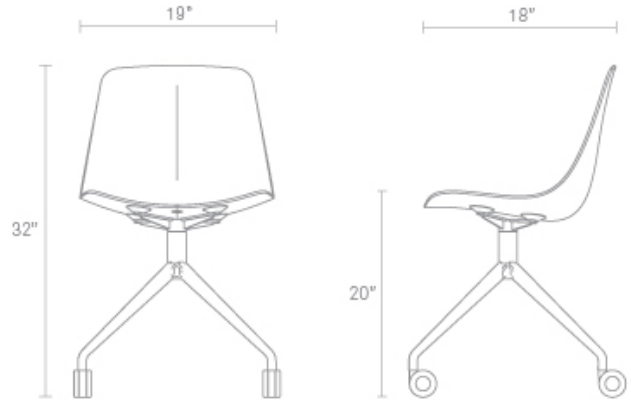

Clean Cut Task Chair

Crisp edges. Clear form. Comfortable curves. Nothing to hide. Humble but still alluring. In it for the long haul, but open to casual seating encounters or just counters. If there was a dating app for stools this would be Clean Cut's profile. Swipe right. Add leather or felt seat pads for instant attraction. Shop the entire Clean Cut Collection