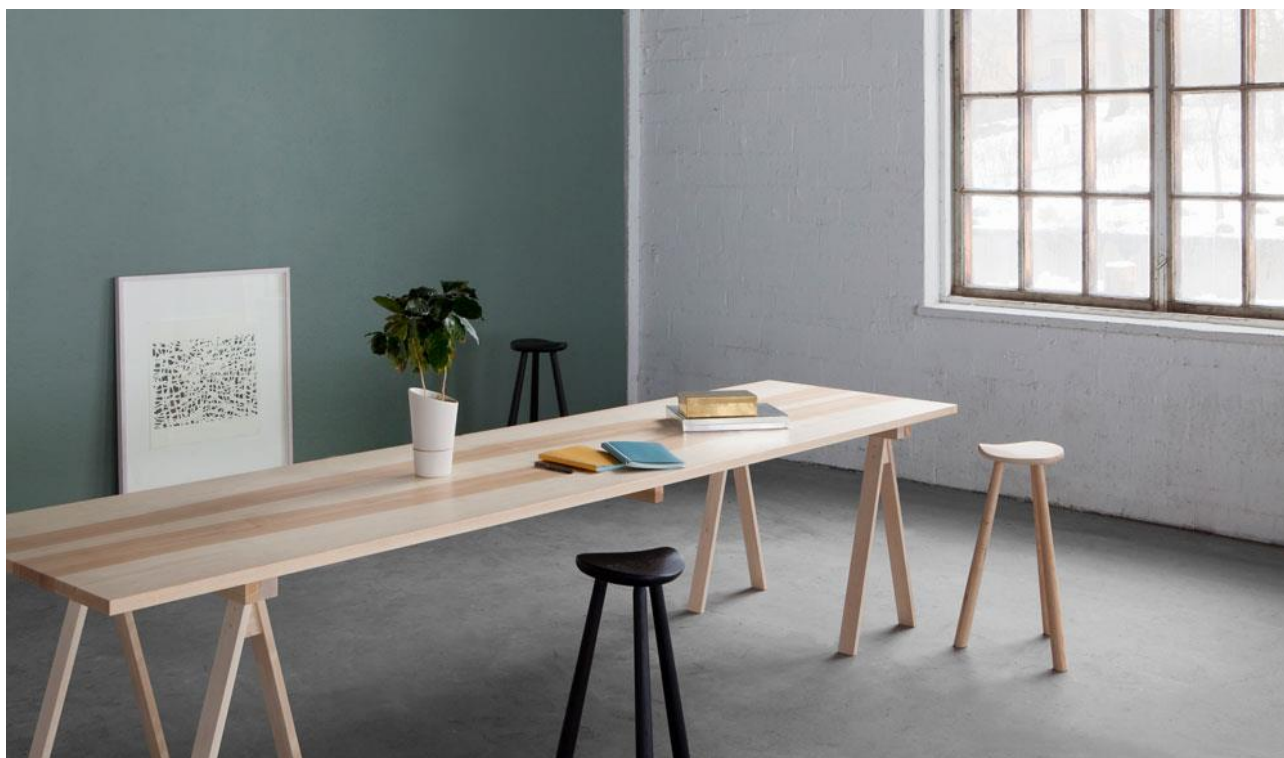

CLASSIC RMJ STOOL

Design RUDI MERZ 1999

NIKARI

10470 FISKARS
TEL +358 (0)10 315 1310
nikari@nikari.fi
www.nikari.fi

JAKKARA STOOL PALL CLASSIC RMJ

This ergonomic stool was originally developed for the cabinet maker master Rudi Merz's own use, when he felt that every now and then it might be better to sit down when working. Nowadays it is used even in meeting rooms. Classic RMJ is available two different heights.

Suunnittelija Rudi Merz
Materiaalit koivu ja saarni
Pintakäsittely
puuöljyseos
Leveys 310mm
Korkeus 640/720mm
Syvyys 280mm

Designer Rudi Merz
Materials birch and ash
Surface finish
wood oil mixture
Width 310mm
Height 640/720mm
Depth 280mm

Designer Rudi Merz
Material: björk och ask
Ytbehandling:
träoljektivax
Bredd: 310mm
Höjd: 640/720mm
Djup: 280mm