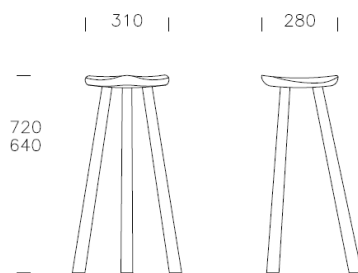

CLASSIC RMJ STOOL

Design RUDI MERZ 1999

NIKARI

10470 FISKARS
TEL +358 (0)10 315 1310
nikari@nikari.fi
www.nikari.fi

JAKKARA STOOL PALL CLASSIC RMJ

This ergonomic stool was originally developed for the cabinet maker master Rudi Merz's own use, when he felt that every now and then it might be better to sit down when working. Nowadays it is used even in meeting rooms. Classic RMJ is available two different heights.

Suunnittelija Rudi Merz
Materiaalit koivu ja saarni
Pintakäsittely
puuöljyseos
Leveys 310mm
Korkeus 640/720mm
Syvyys 280mm

Designer Rudi Merz
Materials birch and ash
Surface finish
wood oil mixture
Width 310mm
Height 640/720mm
Depth 280mm

Designer Rudi Merz
Material: björk och ask
Ytbehandling:
träoljektivax
Bredd: 310mm
Höjd: 640/720mm
Djup: 280mm