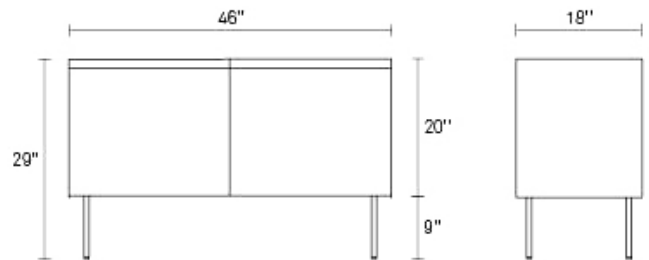

Clad 2 Door Credenza

Sometimes we fall hard for a good mix of materials. Like beautiful, warm wood meeting the cool, smooth toughness of steel. This design marries wood doors with a powder-coated steel side, top and legs to form an alluring union. Integrated groove pulls and soft closure mechanisms on all doors. Shop the entire Clad Collection