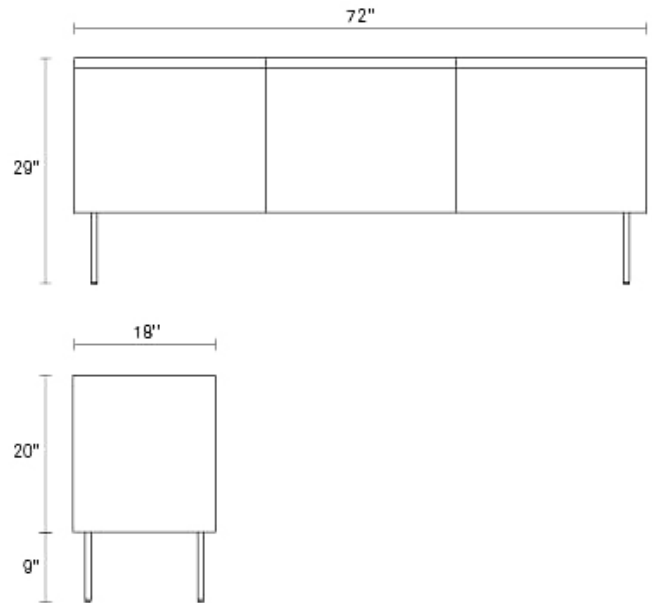

HICKORY / OYSTER

HICKORY / WHITE

WALNUT / OBLIVION

Product Details

- Solid wood door fronts
- Powder-coated steel outer case with wood interior
- Powder-coated steel legs with nylon foot glides
- Soft closure doors for smooth and silent closure
- Three adjustable interior shelves
- Cable management openings
- Unfinished wood back
- Some assembly required