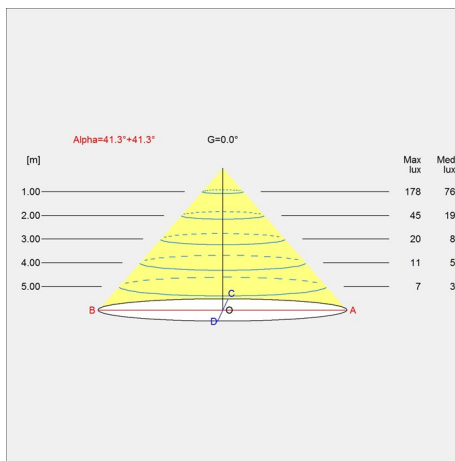

Light source

1x25W E27

Product variants

Dimension	Colour	Light source
Ø 150	 Copper top	1x25W E27
Ø 220	 Grey top	1x40W E27
Ø 380	 Red top	1x60W E27
	 Yellow top	

Design

Clara von Zweigbergk

Weight

Min: 0.563 kg Max: 3.894 kg

Dimensions

Ø 150, Ø 220, Ø 380

Finish

Copper top, Grey top, Red top, Yellow top

Light distribution diagrams

Cartesian

Isolux

Polar