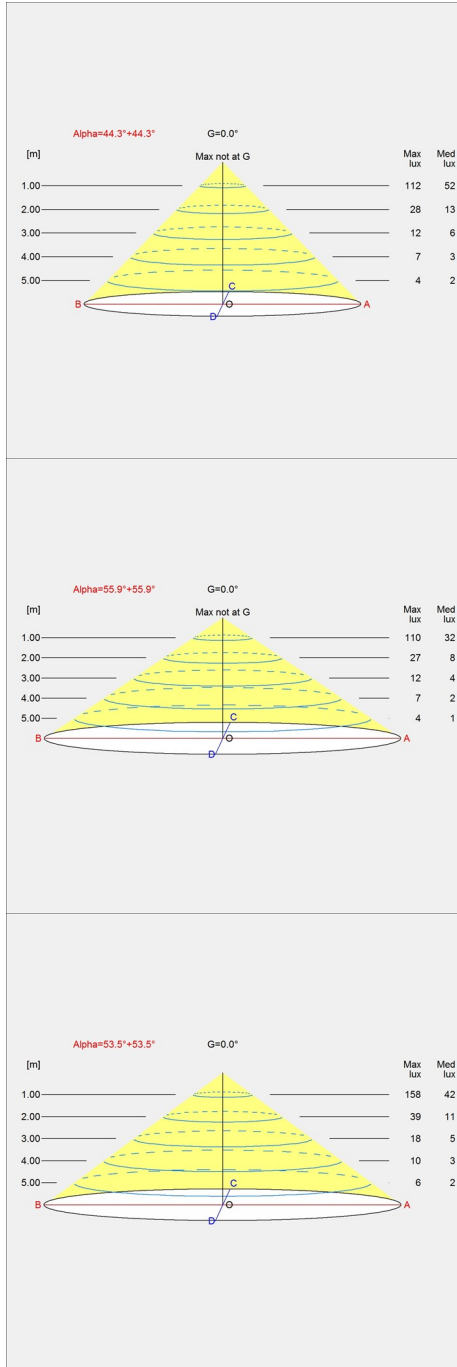

Cartesian

Isolux

Polar