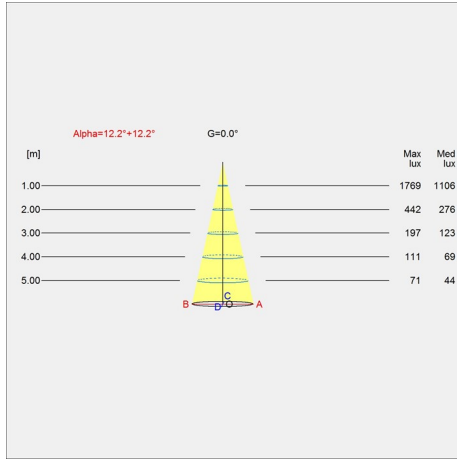

Cartesian

Isolux

Polar

Spare parts & accessories

Product

- Canopy White 2-part tophat ©
- Cirque Ø380 susp 60W E27
- Cirque Ø220 susp 40W E27
- Cirque Ø150 susp 25W E27

Variant number

- 5749329034
- 5741097487
- 5741097490
- 5741097500