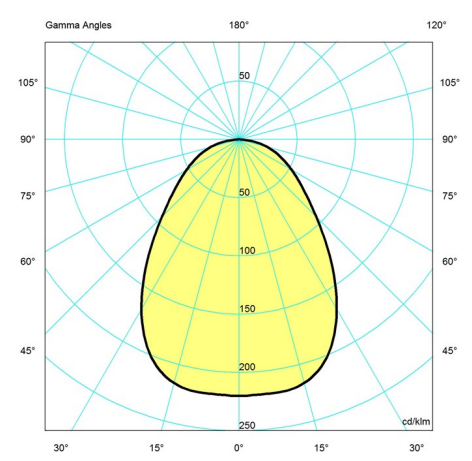

Light source

1x25W E27

Product variants

Dimension	Colour	Light source
Ø 150	 Copper top	1x25W E27
Ø 220	 Grey top	1x40W E27
Ø 380	 Red top	1x60W E27
	 Yellow top	

Design

Clara von Zweigbergk

Weight

Min: 0.563 kg Max: 3.894 kg

Dimensions

Ø 150, Ø 220, Ø 380

Finish

Copper top, Grey top, Red top, Yellow top

Light distribution diagrams

Cartesian

Isolux

Polar