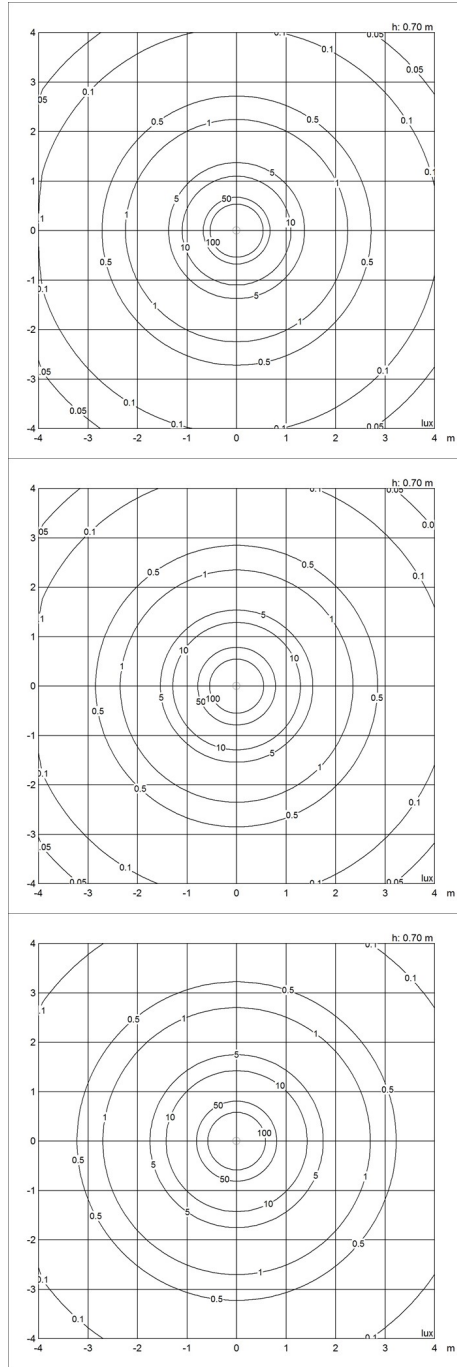

Cartesian

Isolux

Polar