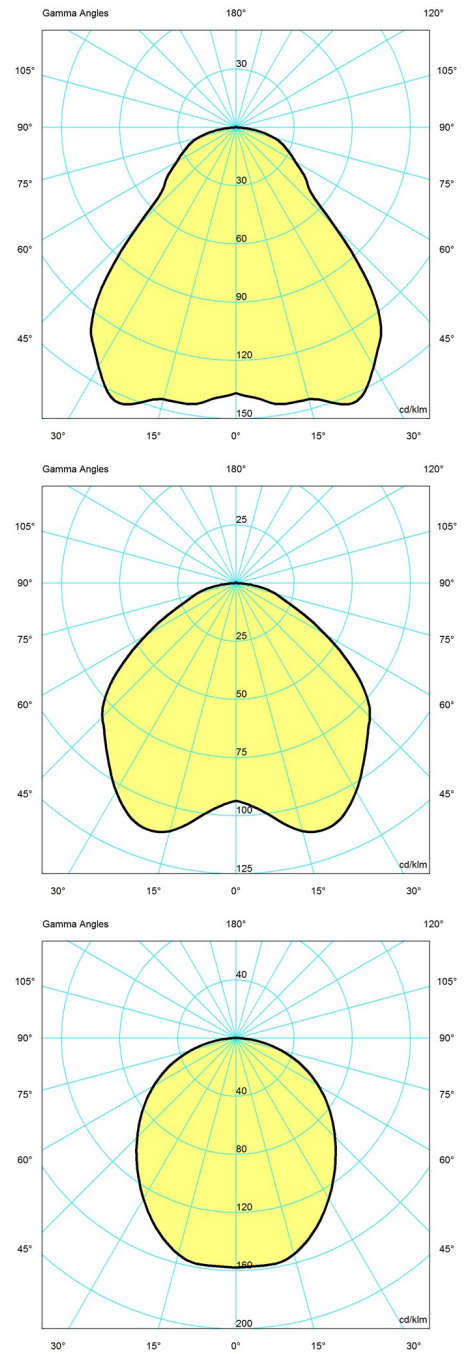

Cartesian

Isolux

Polar