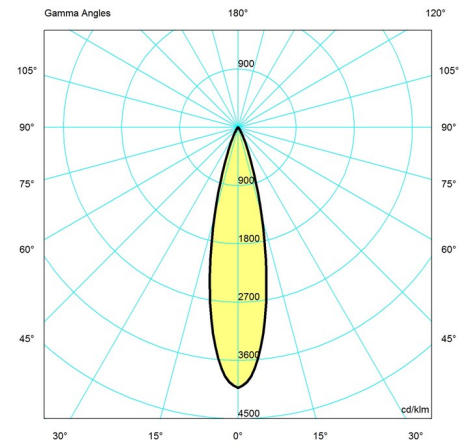

Spare parts & accessories

Product

- Canopy White 2-part tophat ©
- Cirque Ø380 susp 60W E27
- Cirque Ø220 susp 40W E27
- Cirque Ø150 susp 25W E27

Variant number

- 5749329034
- 5741097487
- 5741097490
- 5741097500