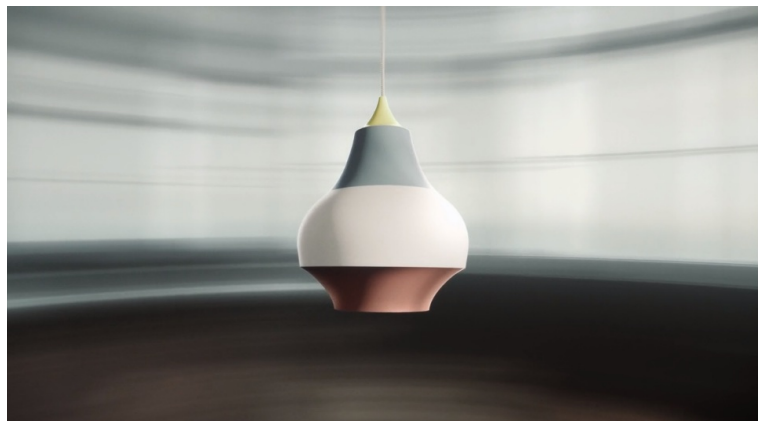

CIRQUE

The fixture provides a downward glare-free soft light by means of the white lacquered inner reflector.

Clara von Zweigbergk

Clara von Zweigbergk was born in Stockholm and studied graphic design and illustration at Beckmans School of Design in Stockholm and the Art Center College of Design in Pasadena, USA.

Carl Hansen & Son Showroom

Product info

Mounting

Suspension type: Cable 2x0,75mm². Canopy: Yes. Length: 3m.

Finish

Grey top, Copper top, Red top, Yellow top, wet painted.

Materials

Shade: Drawn aluminium.