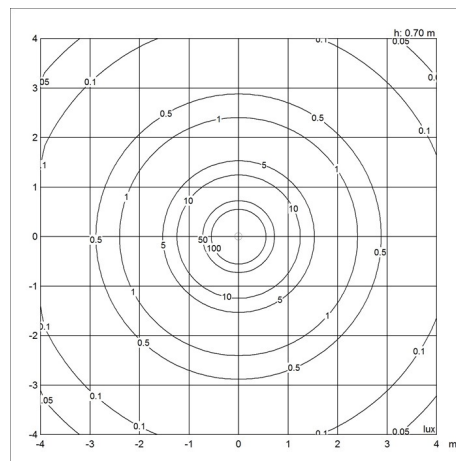

Light source

1x25W E27

Product variants

Dimension	Colour	Light source
Ø 150	 Copper top	1x25W E27
Ø 220	 Grey top	1x40W E27
Ø 380	 Red top	1x60W E27
	 Yellow top	

Design

Clara von Zweigbergk

Weight

Min: 0.563 kg Max: 3.894 kg

Dimensions

Ø 150, Ø 220, Ø 380

Finish

Copper top, Grey top, Red top, Yellow top

Light distribution diagrams

Cartesian

Isolux

Polar